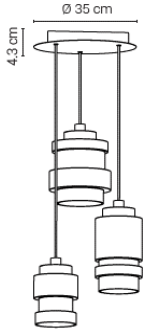

Appendix A

Axle Chandelier 3 glasses configurator for custom configuration

Step 1: Choose the colour of the ceiling rose

		price per piece	quantity	total
20PLAF0300000001	White (RAL 9016)	295 €		
20PLAF0300000040	Black (RAL 9005)	295 €		

Step 2: Choose the suspension type

LED suspension (If chosen, always add step 4)

20AXLE0020LED01	2m black cable	215 €		
20AXLE0050LED01	5m black cable	249 €		

Or

E14 suspension; max. 40W

20AXLE0040E1401	4m black cable	99 €		

Step 3: Choose the glass type and colour

Glass S

20AXLE001500048	Blue	499 €		
20AXLE001500031	Brown	499 €		
20AXLE001500233	Green	499 €		
20AXLE001500161	White	499 €