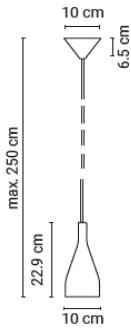

Medium

20TIMBER10ESZ002	Ash black 2.5m black linen cable	165 €
20TIMBER10ESW001	Ash white 2.5m white linen cable	165 €
20TIMBER10OAK001	Oak 2.5m white linen cable	189 €
20TIMBER10NUT001	Walnut 2.5m white linen cable	199 €

Available until stock runs out.