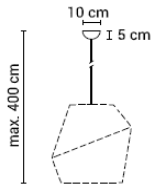

Pleat suspension

E27 max. 60W | excl. light source