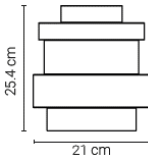

Appendix B

Axle Chandelier 5 glasses configurator for custom configuration

Step 1: Choose the colour of the ceiling rose

		price per piece	quantity	total
20PLAF0500000001	White (RAL 9016)	300 €		
20PLAF05000000040	Black (RAL 9005)	300 €		

Step 2: Choose the suspension type

LED suspension (If chosen, always add step 4)

20AXLE0020LED01	2m black cable	215 €		
20AXLE0050LED01	5m black cable	249 €		

Or

E14 suspension; max. 40W

20AXLE0040E1401	4m black cable	99 €		

Step 3: Choose the glass type and colour

Glass S

20AXLE001500048	Blue	499 €		
20AXLE001500031	Brown	499 €		
20AXLE001500233	Green	499 €		
20AXLE001500161	White	499 €		

Glass M

20AXLE001600048	Blue	695 €		
20AXLE001600031	Brown	695 €		
20AXLE001600233	Green	695 €		
20AXLE001600161	White	695 €		

Glass L

20AXLE002100048	Blue	745 €		
20AXLE002100031	Brown	745 €		
20AXLE002100233	Green	745 €		
20AXLE002100161	White	745 €		

Step 4: Add driver in combination with LED suspension

20DRIVER00004	250-900mA | 20W | phase cut	104 €		

Dali driver on request

E14 light sources (recommended)

20FILAMENTLED45	LED Filament E14 4.5W | 2700K | 450lm | CRI90 A+ dimmable phase cut	25 €		

20FILAMENTLED25	LED Filament E14 4.5W | 2700K | 400lm | CRI90 A+ dimmable phase cut	20 €		

Total €