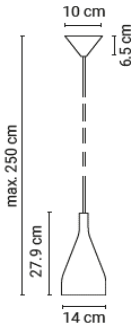

Large

20TIMBER14ESZ002	Ash black 2.5m black linen cable	199 €
20TIMBER14ESW001	Ash white 2.5m white linen cable	199 €
20TIMBER14OAK001	Oak 2.5m white linen cable	225 €
20TIMBER14NUT001	Walnut 2.5m white linen cable	245 €

Available until stock runs out.

Timber – matt black cable – NEW