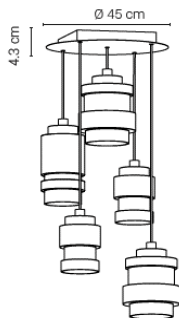

Chandelier 5 glasses (ceiling rose included)

20AXLECH50E1401 Chandelier 5 - 2xS, 2xM, 1xL E14, excl. light source 3.928 €

20AXLECH502LED1 Chandelier 5 - 2xS, 2xM, 1xL LED 2M 4.612 €

20AXLECH505LED1 Chandelier 5 - 2xS, 2xM, 1xL LED 5M 4.782 €

To order choose:

1. The colour of the glass (blue, brown, green, white).
2. Suspension type.
3. Colour of the ceiling rose (white RAL 9016 or black RAL 9005).

For custom configuration see Axle configuration form in appendix B of pricelist.