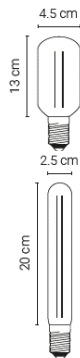

E14 light sources (recommended)

20FILAMENTLED45	LED Filament E14 4.5W | 2700K | 450lm | CRI90 A+ dimmable phase cut	25 €		
20FILAMENTLED25	LED Filament E14 4.5W | 2700K | 400lm | CRI90 A+ dimmable phase cut	20 €		

Total €