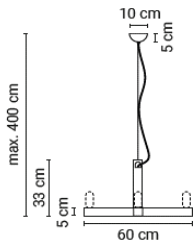

20KING06005040	black	60 x 60	825 €
20KING06005051	gold	60 x 60	825 €

Available until stock runs out.

E14 light source (recommended)			
20FILAMENTLED45	LED Filament E14		25 €
	4.5W | 2700K | 450lm | CRI90		
	A+ dimmable phase cut		

King Arthur Wall

Materials: anodized aluminium
E14 | max. 25W | excl. light source

20KING05005040	black	(excl. cable)	365 €
20KING05005051	gold	(excl. cable)	365 €