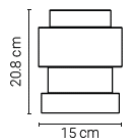

Appendix B

Axle Chandelier 5 glasses configurator for custom configuration

Step 1: Choose the colour of the ceiling rose

		price per piece	quantity	total
20PLAF0500000001	White (RAL 9016)	300 €		
20PLAF05000000040	Black (RAL 9005)	300 €		

Step 2: Choose the suspension type

LED suspension (If chosen, always add step 4)

20AXLE0020LED01	2m black cable	215 €		
20AXLE0050LED01	5m black cable	249 €		

Or

E14 suspension; max. 40W

20AXLE0040E1401	4m black cable	99 €		

Step 3: Choose the glass type and colour

Glass S

20AXLE001500048	Blue	499 €		
20AXLE001500031	Brown	499 €		
20AXLE001500233	Green	499 €		
20AXLE001500161	White	499 €		

Glass M

20AXLE001600048	Blue	695 €		
20AXLE001600031	Brown	695 €		
20AXLE001600233	Green	695 €		
20AXLE001600161	White	695 €		

Glass L

20AXLE002100048	Blue	745 €		
20AXLE002100031	Brown	745 €		
20AXLE002100233	Green	745 €		
20AXLE002100161	White	745 €		

Step 4: Add driver in combination with LED suspension

20DRIVER00004	250-900mA | 20W | phase cut	104 €		

Dali driver on request

E14 light sources (recommended)

20FILAMENTLED45	LED Filament E14 4.5W | 2700K | 450lm | CRI90 A+ dimmable phase cut	25 €		

20FILAMENTLED25	LED Filament E14 4.5W | 2700K | 400lm | CRI90 A+ dimmable phase cut	20 €		

Total €