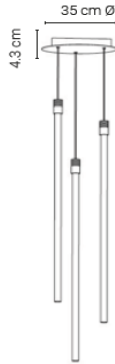

Chandelier 3 pcs

Ceiling rose (white RAL 9016 or black RAL 9005)

20VAPOURCH33V40	Black heatsinks 3m black cables	2.196 €
20VAPOURCH33V51	Gold heatsinks 3m black cables	2.196 €
20VAPOURCH36V40	Black heatsinks 6m black cables	2.274 €
20VAPOURCH36V51	Gold heatsinks 6m black cables	2.274 €

For custom configuration see Vapour configuration form in appendix E of pricelist.