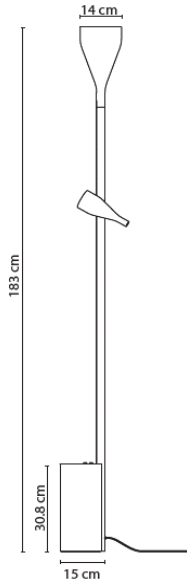

Timber Floor

Materials: powder coated steel (base and stem), wood (spot and uplighter)
Built-in LED uplighter | 20W | 1800 -3000K | dim to warm | 1900lm | CRI90
Built-in LED spot | 3W | 2200-3000K | dim to warm | 300lm | CRI90
Push dimmer on base

You need two articles for a complete Timber floor: 1 base and stem + 1 spot and uplighter.

Base and stem

20TIM183VL00040	Black (RAL 9005), 2.5m black cable	749 €
20TIM183VL00001	White (RAL 9016), 2.5m black cable	749 €

Spot and uplighter

20TIMKAPESZ0040	Ash black	black joint	495 €
20TIMKAPESW0040	Ash white	black joint	495 €
20TIMKAPOAK0040	Oak	black joint	545 €
20TIMKAPNUT0040	Walnut	black joint	595 €
20TIMKAPESZ0001	Ash black	white joint	495 €
20TIMKAPESW0001	Ash white	white joint	495 €
20TIMKAPOAK0001	Oak	white joint	545 €
20TIMKAPNUT0001	Walnut	white joint	595 €

Timber Line

Materials: Black (RAL 9005) powder coated steel, wood (spot)
Built-in LED spot | 4,5W | 2700 | 450lm | CRI90
Phase cut dim