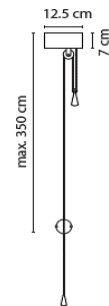

LED suspension

4.8W | 2700K | 600lm | CRI90

Dimmable | phase cut

20LIMPID001700A1

adjustable

380 €

3.5m black power cable, 3.5m steel cable