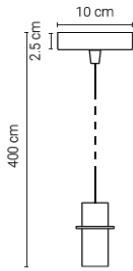

E14 suspension; max. 40W

(excl. light source)

20AXLE0040E1401 4m black cable / black ceiling rose (RAL 9005) 99 €

E14 light sources (recommended)

20FILAMENTLED45 LED Filament E14 25 €

4.5W | 2700K | 450lm | CRI90

A+ dimmable phase cut

20FILAMENTLED25 LED Filament E14 20 €

4.5W | 2700K | 400lm | CRI90

A+ dimmable phase cut

Axle Chandelier