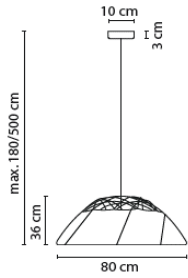

M E27 max. 60W excl. light source			
20GLOWK8060061	White	1.8m cable	419 €
20GLOWK8060025	Anthracite	1.8m cable	419 €
20GLOWK8061128	Pebbles	1.8m cable	419 €
20GLOWK8061130	Rust	1.8m cable	419 €
20GLOWK8060061_5	White	5m cable	449 €
20GLOWK8060025_5	Anthracite	5m cable	449 €
20GLOWK8061128_5	Pebbles	5m cable	449 €
20GLOWK8061130_5	Rust	5m cable	449 €