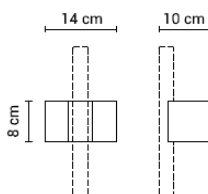

Materials: oak wood
S14d | 230V | max. 8W LED
Excl. light source