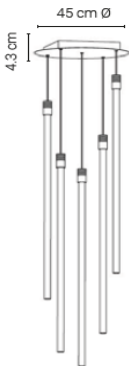

Chandelier 5 pcs

Ceiling rose (white RAL 9016 or black RAL 9005)

20VAPOURCH53V40	Black heatsinks 3m black cables	3.399 €
20VAPOURCH53V51	Gold heatsinks 3m black cables	3.399 €
20VAPOURCH56V40	Black heatsinks 6m black cables	3.529 €
20VAPOURCH56V51	Gold heatsinks 6m black cables	3.529 €

For custom configuration see Vapour configuration form in appendix F of pricelist.

Sleeve (optional)

Materials: PET and anodized aluminum

20VAPOUR000TRGO	Transparant sleeve / gold holders	219 €
20VAPOUR000TRZW	Transparant sleeve / black holders	219 €
20VAPOUR000ZWZW	Black sleeve / black holders	219 €

Xio