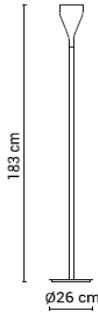

Available
Q1 2024

Vapour