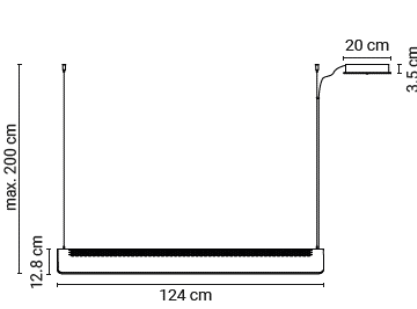

Materials: powder coated steel (shade), PMMA (diffuser)
Built-in LED | 3m transparent power cable | 2m steel cables
Dimmable | phase cut

20FLYBYE0027001	White (RAL9016) fixture and ceiling rose	695 €
	Built-in LED | 23W | 2700K | 3000lm | CRI90	
20FLYBYE0027040	Black (RAL 9005) fixture and ceiling rose	695 €
	Built-in LED | 23W | 2700K | 3000lm | CRI90	
20FLYBYE0030001	White (RAL9016) fixture and ceiling rose	695 €
	Built-in LED | 23W | 3000K | 3100lm | CRI90	
20FLYBYE0030040	Black (RAL 9005) fixture and ceiling rose	695 €
	Built-in LED | 23W | 3000K | 3100lm | CRI90	
20DRIVER00007	Dali driver	104 €

Flybye cover (optional)

Material: 100% new wool; perforated

20FLYBYECOV0653	Divina MD 653 - red	135 €
20FLYBYECOV0843	Divina MD 843 - blue	135 €
20FLYBYECOV0453	Divina MD 453 - beige	135 €
20FLYBYECOV0773	Divina MD 773 - dark blue	135 €
20FLYBYECOV0973	Divina MD 973 - dark green	135 €