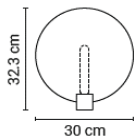

20KING05005040	black	(excl. cable)	365 €
20KING05005051	gold	(excl. cable)	365 €