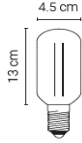

E14 light sources (recommended)

20FILAMENTLED45 LED Filament E14 25 €

4.5W | 2700K | 450lm | CRI90

A+ dimmable phase cut