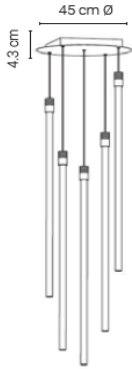

Appendix F

Vapour Chandelier 5 pcs configurator for custom configuration

Step 1: Choose the colour of the ceiling rose

20PLAF0500000001	White (RAL 9016)
20PLAF05000000040	Black (RAL 9005)

Step 2: Choose colour and cable length

20VAPOUR0030V40	Black heatsinks 3m black cables
20VAPOUR0030V51	Gold heatsinks 3m black cables
20VAPOUR0060V40	Black heatsinks 6m black cables
20VAPOUR0060V51	Gold heatsinks 6m black cables

Step 3: Add driver

20DRIVER000002	1000mA | 21-30W | phase cut
Dali driver on request	

Step 4: Add sleeve (optional)

20VAPOUR000TRGO	Transparent sleeve gold holders
20VAPOUR000TRZW	Transparent sleeve black holders
20VAPOUR000ZWZW	Black sleeve black holders

price per
piece   quantity   total

300 €

300 €

599 €

599 €

625 €

625 €

104 €

219 €

219 €

219 €

Total €