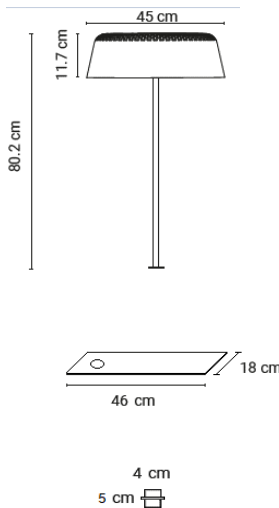

Materials: powder coated aluminum (shade), powder coated steel (stem and table base)
Built-in LED | 16.4W | 2700K | 2400lm | CRI90
Non-dimmable | switch on stem

You need two articles for a complete Ring T1: 1 Ring T1 table lamp + 1 table base or table mount.

Table lamp

20RINGT10270001	White (RAL 9016); 1.85 black cable	1.025 €
20RINGT10270040	Black (RAL 9005); 1.85 black cable	1.025 €

Table base

20VOET00T100001	White (RAL 9016)	125 €
20VOET00T100040	Black (RAL 9005)	125 €

Table mount

20BLADKOPT10040	Table mounting black for T1 suitable for tabletops up to 50 mm thick	71 €

Timber

Materials: wood (shade), PVC (ceiling rose black), linen (cable)

Light source included: GU10 LED 6,5W | 2700K | 450lm | CRI90 | dimmable | phase cut

Small

20TIMBER07ESZ002	Ash black 2.5m black linen cable	145 €
20TIMBER07ESW001	Ash white 2.5m white linen cable	145 €
20TIMBER07OAK001	Oak 2.5m white linen cable	155 €
20TIMBER07NUT001	Walnut 2.5m white linen cable	165 €

Available until stock runs out.