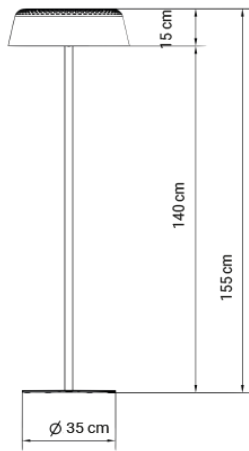

Ring Floor

Materials: powder coated aluminium (shade), powder coated steel (base and stem)
Built-in LED 24W | 2700K | 2700lm | CRI90 | dimmer on stem

You need two articles for a complete Ring Floor: 1 Shade + 1 base and stem.

Shade Ring

20RINGKAP000001	White (RAL 9016)	385 €
20RINGKAP000040	Black (RAL 9005)	385 €

Base and stem

20RINGVL0027001	White (RAL 9016)	689 €
20RINGVL0027040	Black (RAL 9005)	689 €

Ring T1