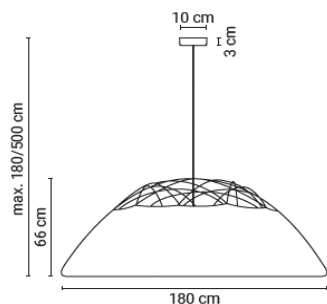

XL 3x E27 max. 60W excl. light source			
20GLOW18005001	White	1.8m cable	1.115 €
20GLOW18005040	Black	1.8m cable	1.115 €
20GLOW18005070	Grey	1.8m cable	1.115 €
20GLOW18005501	White	5m cable	1.140 €
20GLOW18005540	Black	5m cable	1.140 €
20GLOW18005570	Grey	5m cable	1.140 €

Shipping costs

Glow XL shipping costs for Netherlands	45 €
Glow XL shipping costs for other countries	upon request

XL Available until stock runs out.

Glow Knit

Materials: stainless steel (frame), steel (ceiling rose)
Cover: Runner by Gabriel (80% polyester / 20% post-consumer recycled polyester)
Ceiling rose and cable black