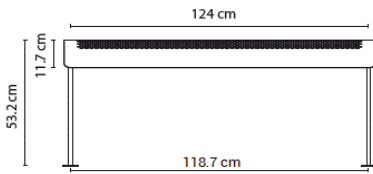

Table lamp

20FLYBYET230001	White (RAL 9016) 1.85m black cable Built-in LED | 23W | 3000K | 3100lm | CRI90	979 €
20FLYBYET230040	Black (RAL 9005) 1.85m black cable Built-in LED | 23W | 3000K | 3100lm | CRI90	979 €

Table mount

20BLADKOPT20040	Set (2 pcs) table mounting black for Flybye T2 suitable for tabletops up to 50 mm thick	121 €

Glow

Materials: stainless steel (frame), steel (ceiling rose),
Cover: fire retardant polystretch cloth
Ceiling rose and cable black