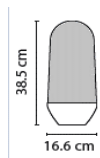

Glass S

20LIMPID03039001

transparent

345 €

20LIMPID03039034

smoke

345 €