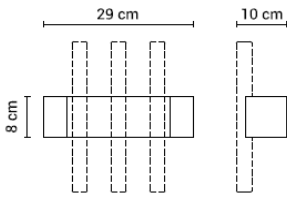

Triple

20MINI1726A5OAK	Oak natural	455 €
20MINI1726A5ESZ	Oak black stain	465 €

S14d light source 30cm

20MINI17260LED030	3 W | 2700K | 275lm | CRI+90 | dimmable	A+	36 €