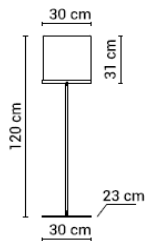

20XIO1718007021	Anthracite (RAL 7021)	599 €
20XIO1718007032	Pebbles (RAL 7032)	599 €
20XIO1718008004	Rust (RAL 7021)	599 €

Cover (optional)

Cover Runner by Gabriel (80% polyester / 20% post-consumer recycled polyester)

20XIO1718060061	White	49 €
20XIO1718060025	Anthracite	49 €
20XIO1718061128	Pebbles	49 €
20XIO1718061130	Rust	49 €