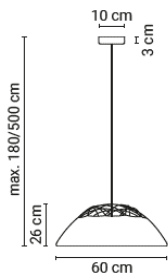

S E27 max. 60W excl. light source

20GLOW06005001	White	1.8m cable	375 €
20GLOW06005040	Black	1.8m cable	375 €
20GLOW06005070	Grey	1.8m cable	375 €
20GLOW06005501	White	5m cable	395 €
20GLOW06005540	Black	5m cable	395 €
20GLOW06005570	Grey	5m cable	395 €