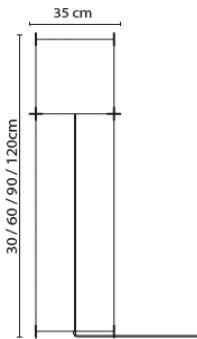

Classic

20LOTEK12001002 Classic black frame (4-unit box, price per unit) 125 €
20LOTEK12002001 Classic steel frame (4-unit box, price per unit) 105 €

Spare parts

08LOTEK03006001 Classic cloth set white (4 sets, price per set) 35 €
08LOTEKVIKANT Classic aluminium square frame 18 €
08LOTEKVIKANTZW Classic black square frame 18 €
08LOTEK0000E004 Classic black cable, 2m 18 €