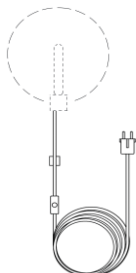

Cable (optional)			
20KING05009000	4m black cable	with switch, plug and cable guide	65 €