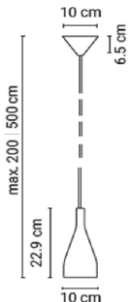

### Small

20TIM1691A22ESZ	Ash black 2m matt black cable	145 €
20TIM1691A22OAK	Oak 2m matt black cable	155 €
20TIM1691A22NUT	Walnut 2m matt black cable	165 €
20TIM1691A22ESZ5	Ash black 5m matt black cable	165 €
20TIM1691A22OAK5	Oak 5m matt black cable	175 €
20TIM1691A22NUT5	Walnut 5m matt black cable	185 €