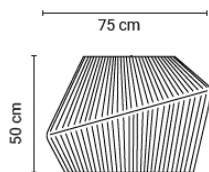

Shade Pleat 75

20PLEATK750001	Off white	549 €
20PLEATK750071	Anthracite	549 €
20PLEATK750035	Deep green	549 €
20PLEATK750063	Sand taupe	549 €
20PLEATK750014	Cinnamon brown	549 €