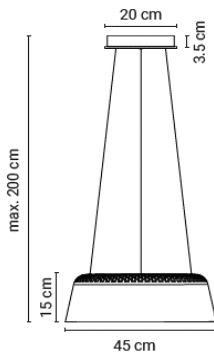

20RINGE00005001

White (RAL9016) 2m white cables / white ceiling rose

825 €

20RINGE00005040

Black (RAL 9005) 2m black cables / black ceiling rose

825 €

20DRIVER00007

Dali driver

104 €