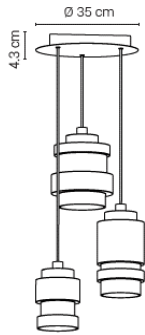

Axle Chandelier

Materials: blown glass, anodized aluminium and powder coated steel

Chandelier 3 glasses (ceiling rose included)

20AXLECH30E1401 Chandelier 3 - S, M, L E14, excl. light source 2.531 €

20AXLECH302LED1 Chandelier 3 - S, M, L LED 2M 2.983 €

20AXLECH305LED1 Chandelier 3 - S, M, L LED 5M 3.085 €

To order choose:

1. The colour of the glass (blue, brown, green, white).
2. Suspension type.
3. Colour of the ceiling rose (white RAL 9016 or black RAL 9005).

For custom configuration see Axle configuration form in appendix A of pricelist.