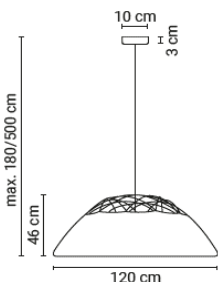

L E27 max. 60W excl. light source			
20GLOW12005001	White	1.8m cable	749 €
20GLOW12005040	Black	1.8m cable	749 €
20GLOW12005070	Grey	1.8m cable	749 €
20GLOW12005501	White	5m cable	779 €
20GLOW12005540	Black	5m cable	779 €
20GLOW12005570	Grey	5m cable	779 €