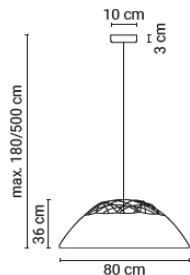

M E27 max. 60W excl. light source			
20GLOW08005001	White	1.8m cable	399 €
20GLOW08005040	Black	1.8m cable	399 €
20GLOW08005070	Grey	1.8m cable	399 €
20GLOW08005501	White	5m cable	429 €
20GLOW08005540	Black	5m cable	429 €
20GLOW08005570	Grey	5m cable	429 €