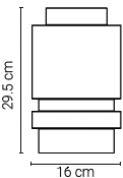

Appendix B

Axle Chandelier 5 glasses configurator for custom configuration

Step 1: Choose the colour of the ceiling rose

		price per piece	quantity	total
20PLAF0500000001	White (RAL 9016)	300 €		
20PLAF05000000040	Black (RAL 9005)	300 €		

Step 2: Choose the suspension type

LED suspension (If chosen, always add step 4)

20AXLE0020LED01	2m black cable	215 €		
20AXLE0050LED01	5m black cable	249 €		

Or

E14 suspension; max. 40W

20AXLE0040E1401	4m black cable	99 €		

Step 3: Choose the glass type and colour

Glass S

20AXLE001500048	Blue	499 €		
20AXLE001500031	Brown	499 €		
20AXLE001500233	Green	499 €		
20AXLE001500161	White	499 €		

Glass M

20AXLE001600048	Blue	695 €		
20AXLE001600031	Brown	695 €		
20AXLE001600233	Green	695 €		
20AXLE001600161	White	695 €		

Glass L

20AXLE002100048	Blue	745 €		
20AXLE002100031	Brown	745 €		
20AXLE002100233	Green	745 €		
20AXLE002100161	White	745 €		

Step 4: Add driver in combination with LED suspension

20DRIVER00004	250-900mA | 20W | phase cut	104 €		

Dali driver on request

E14 light sources (recommended)

20FILAMENTLED45	LED Filament E14 4.5W | 2700K | 450lm | CRI90 A+ dimmable phase cut	25 €		

20FILAMENTLED25	LED Filament E14 4.5W | 2700K | 400lm | CRI90 A+ dimmable phase cut	20 €		

Total €