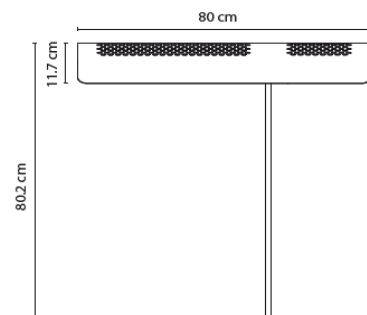

Flybye T1

Material: powder coated steel (shade), PMMA (diffuser)
Built-in LED | non-dimmable | switch on stem | including plug driver

You need two articles for a complete Flybye T1: 1 Flybye T1 table lamp + 1 table base or table mount.

Table lamp

20FLYBYET127001	White (RAL 9016) 1.85m black cable	734 €
	Built-in LED | 16.4W | 2700K | 1800lm | CRI90	
20FLYBYET127040	Black (RAL 9005) 1.85m black cable	734 €
	Built-in LED | 16.4W | 2700K | 1800lm | CRI90	
20FLYBYET130001	White (RAL 9016) 1.85m black cable	734 €
	Built-in LED | 21.6W | 3000K | 1850lm | CRI90	
20FLYBYET130040	Black (RAL 9005) 1.85m black cable	734 €
	Built-in LED | 21.6W | 3000K | 1850lm | CRI90