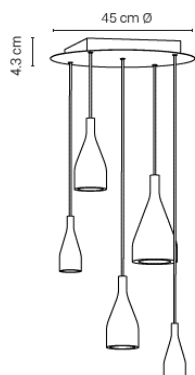

Appendix D

Timber Chandelier 5 pcs. configurator for custom configuration

Step 1: Choose the colour of the ceiling rose

		price per piece	quantity	total
20PLAF0500000001	White (RAL 9016)	300 €		
20PLAF0500000040	Black (RAL 9005)	300 €		

Step 2: Choose the type of shade

Small

20TIMBER07ESZ002	Ash black	145 €		
20TIMBER07ESW001	Ash white	145 €		
20TIMBER07OAK001	Oak	155 €		
20TIMBER07NUT001	Walnut	165 €		

Medium

20TIMBER10ESZ002	Ash black	165 €		
20TIMBER10ESW001	Ash white	165 €		
20TIMBER10OAK001	Oak	189 €		
20TIMBER10NUT001	Walnut	199 €		

Large

20TIMBER14ESZ002	Ash black	199 €		
20TIMBER14ESW001	Ash white	199 €		
20TIMBER14OAK001	Oak	225 €		
20TIMBER14NUT001	Walnut	245 €		

Total €