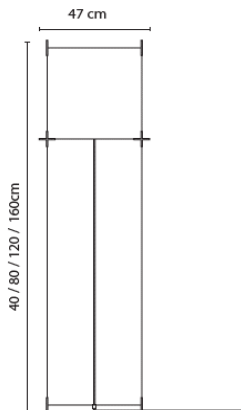

XL

20LOTXL09001001 XL steel frame (2-unit box, price per unit) 150 €

Spare parts

08LOTXL04006001 XL cloth set white (4 sets, price per set) 42 €
08LOTEKXLVIKANT0 XL aluminium square frame 20 €
08LOTEK0000E005 XL black cable 20 €

Minimism

Materials: oak wood
S14d | 230V | max. 8W LED
Excl. light source