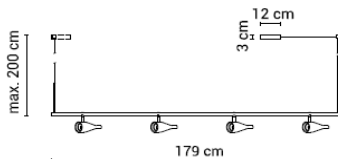

4-Spot

20TIM1694LESZ40	Black (RAL 9005), Ash black	1.599 €
20TIM1694LOAK40	Black (RAL 9005), Oak	1.599 €
20TIM1694LNUT40	Black (RAL 9005), Walnut	1.630 €

20DRIVER00010	Dali Driver	104 €

Timber Lounge