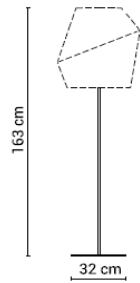

### Pleat base and stem

E27 max. 60W | excl. light source | non-dimmable | switch on cable

20PLEATS000001

base and stem black

470 €