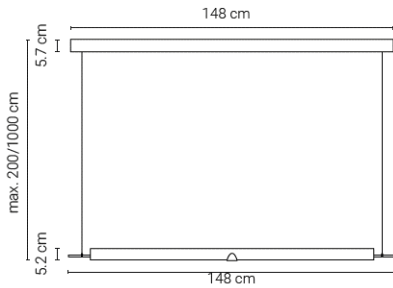

24

Materials: powder coated aluminium (fixture), powder coated steel (canopy), steel (cables)
Built-in LED SORAA spot | 6W | 2700K | 430lm | CRI90
Built-in LED strip | 25.2W | 2700K-4000K | 2400-2650lm | CRI90
Touch dimmer on fixture

20HL24000009016	White (RAL 9016) fixture and ceiling box	1.550 €
20HL24KAB000010	10m steel cables (to replace the regular 2m)	35 €

Available until stock runs out.

Axle

Materials: blown glass, anodized aluminium and steel

You need two articles for a complete Axle: 1 Axle glass + 1 suspension (Led or E14).