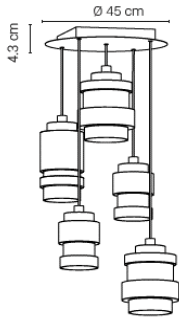

## Axle Chandelier 5 glasses configurator for custom configuration