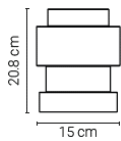

Step 3: Choose the glass type and colour

Glass S

20AXLE001500048	Blue	499 €		
20AXLE001500031	Brown	499 €		
20AXLE001500233	Green	499 €		
20AXLE001500161	White	499 €