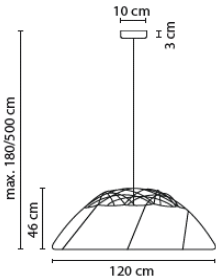

L E27 max. 60W excl. light source			
20GLOWK12060061	White	1.8m cable	769 €
20GLOWK12060025	Anthracite	1.8m cable	769 €
20GLOWK12061128	Pebbles	1.8m cable	769 €
20GLOWK12061130	Rust	1.8m cable	769 €
20GLOWK12060061_5	White	5m cable	799 €
20GLOWK12060025_5	Anthracite	5m cable	799 €
20GLOWK12061128_5	Pebbles	5m cable	799 €
20GLOWK12061130_5	Rust	5m cable	799 €

King Arthur Suspension

Materials: anodized aluminium (fixture), steel (ceiling rose)
4m black cable, 4m steel cable, black ceiling rose
4 x E14 | max. 25W | excl. light source