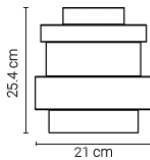

Glass L

20AXLE002100048	Blue	745 €		
20AXLE002100031	Brown	745 €		
20AXLE002100233	Green	745 €		
20AXLE002100161	White	745 €		

Step 4: Add driver in combination with LED suspension

20DRIVER00003	250-900mA | 20W | phase cut	104 €		

Dali driver on request