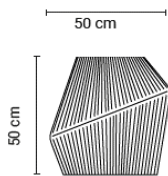

+

base and stem

=

Pleat floor

You need two articles for a complete Pleat: 1 shade + 1 suspension or 1 base and stem.