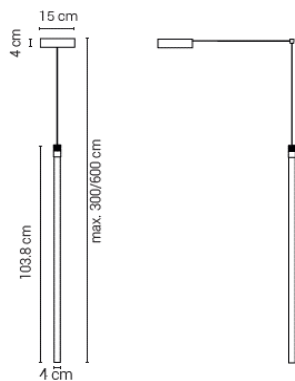

### Horizontal

Built-in 2 x LED 7.5W | 1000lm | 2700K | CRI90 | dimmable | phase cut

20VAPOUR0030H40	Black heatsinks	3m black cables	699 €
20VAPOUR0030H51	Gold heatsinks	3m black cables	699 €
20VAPOUR0060H40	Black heatsinks	6m black cables	725 €
20VAPOUR0060H51	Gold heatsinks	6m black cables	725 €