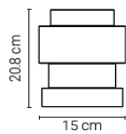

Materials: blown glass, anodized aluminium and steel

You need two articles for a complete Axle: 1 Axle glass + 1 suspension (Led or E14).

Glass S

20AXLE001500048	Blue	499 €
20AXLE001500031	Brown	499 €
20AXLE001500233	Green	499 €
20AXLE001500161	White	499 €