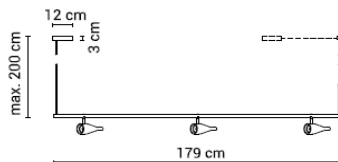

3-Spot

20TIM1693LESZ40	Black (RAL 9005), Ash black	1.379 €
20TIM1693LOAK40	Black (RAL 9005), Oak	1.379 €
20TIM1693LNUT40	Black (RAL 9005), Walnut	1.399 €