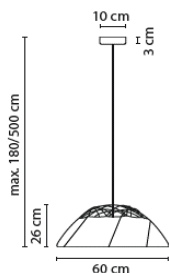

S E27 max. 60W excl. light source			
20GLOWK6060061	White	1.8m cable	385 €
20GLOWK6060025	Anthracite	1.8m cable	385 €
20GLOWK6061128	Pebbles	1.8m cable	385 €
20GLOWK6061130	Rust	1.8m cable	385 €
20GLOWK6060061_5	White	5m cable	415 €
20GLOWK6060025_5	Anthracite	5m cable	415 €
20GLOWK6061128_5	Pebbles	5m cable	415 €
20GLOWK6061130_5	Rust	5m cable	415 €