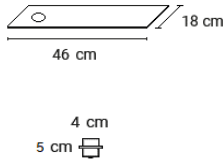

## Table lamp

20FLYBYET127001	White (RAL 9016) 1.85m black cable	734 €
	Built-in LED   16.4W   2700K   1800lm   CRI90	
20FLYBYET127040	Black (RAL 9005) 1.85m black cable	734 €
	Built-in LED   16.4W   2700K   1800lm   CRI90	
20FLYBYET130001	White (RAL 9016) 1.85m black cable	734 €
	Built-in LED   21.6W   3000K   1850lm   CRI90	
20FLYBYET130040	Black (RAL 9005) 1.85m black cable	734 €
	Built-in LED   21.6W   3000K   1850lm   CRI90	