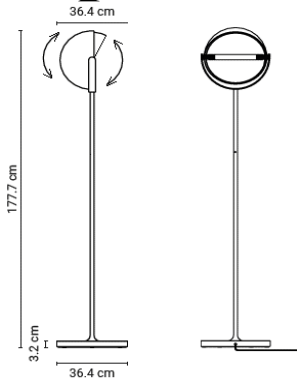

Eclips

Materials: powder coated aluminium (shade) and steel (base and stem)
Built-in LED | 14W | 1800-3000K | 2100lm | CRI95
Touch dimmer on stem

20ECLIPS0009016	White (RAL 9016)	3m black cable	1.149 €
20ECLIPS0007021	Anthracite (RAL7021)	3m black cable	1.149 €

Flybye