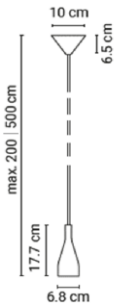

Small

20TIM1691A22ESZ	Ash black 2m matt black cable	145 €
20TIM1691A22OAK	Oak 2m matt black cable	155 €
20TIM1691A22NUT	Walnut 2m matt black cable	165 €
20TIM1691A22ESZ5	Ash black 5m matt black cable	165 €
20TIM1691A22OAK5	Oak 5m matt black cable	175 €
20TIM1691A22NUT5	Walnut 5m matt black cable	185 €