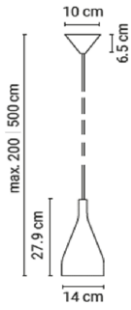

Large

20TIM1691A20ESZ	Ash black 2m matt black cable	199 €
20TIM1691A20OAK	Oak 2m matt black cable	225 €
20TIM1691A20NUT	Walnut 2m matt black cable	245 €
20TIM1691A20ESZ5	Ash black 5m matt black cable	219 €
20TIM1691A20OAK5	Oak 5m matt black cable	245 €
20TIM1691A20NUT5	Walnut 5m matt black cable	265 €

Timber Chandelier