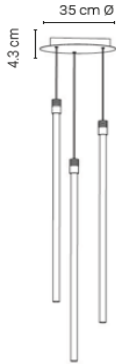

Appendix E

Vapour Chandelier 3 pcs configurator for custom configuration

Step 1: Choose the colour of the ceiling rose

20PLAF0300000001	White (RAL 9016)
20PLAF0300000040	Black (RAL 9005)

Step 2: Choose colour and cable length

20VAPOUR0030V40	Black heatsinks 3m black cables
20VAPOUR0030V51	Gold heatsinks 3m black cables
20VAPOUR0060V40	Black heatsinks 6m black cables
20VAPOUR0060V51	Gold heatsinks 6m black cables

Step 3: Add driver

20DRIVER000001	700mA | 11,9-20,3W | phase cut
Dali driver on request	

Step 4: Add sleeve (optional)

20VAPOUR000TRGO	Transparant sleeve gold holders
20VAPOUR000TRZW	Transparant sleeve black holders
20VAPOUR000ZWZW	Black sleeve black holders

price per
piece   quantity   total

295 €
295 €

599 €

599 €

625 €

625 €

104 €

219 €

219 €

219 €

Total €