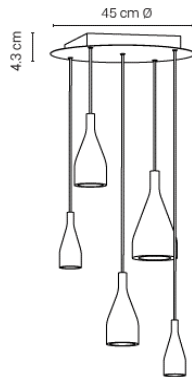

Chandelier 5 pcs

Combination of 2x S, 2x M, 1x L. Ceiling rose (white RAL 9016 or black RAL 9005)

20TIMBERCH5ESZ01	Ash black 2m matt black cable	1.119 €
20TIMBERCH5OAK01	Oak 2m matt black cable	1.213 €
20TIMBERCH5NUT01	Walnut 2m matt black cable	1.273 €

For custom configuration see Timber configuration form in appendix D of pricelist.