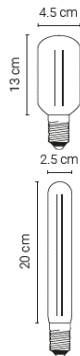

E14 light sources (recommended)

20FILAMENTLED45	LED Filament E14 4.5W | 2700K | 450lm | CRI90 A+ dimmable phase cut	25 €		

20FILAMENTLED25	LED Filament E14 4.5W | 2700K | 400lm | CRI90 A+ dimmable phase cut	20 €