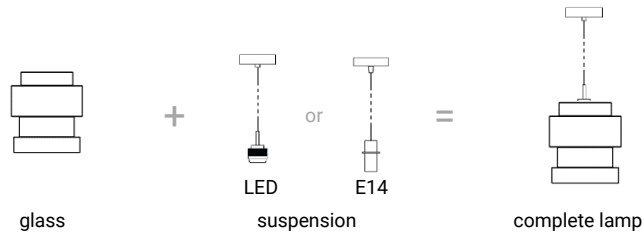

Glass S

20AXLE001500048	Blue	499 €
20AXLE001500031	Brown	499 €
20AXLE001500233	Green	499 €
20AXLE001500161	White	499 €

Glass M

20AXLE001600048	Blue	695 €
20AXLE001600031	Brown	695 €
20AXLE001600233	Green	695 €
20AXLE001600161	White	695 €

Glass L

20AXLE002100048	Blue	745 €
20AXLE002100031	Brown	745 €
20AXLE002100233	Green	745 €
20AXLE002100161	White	745 €

LED suspension

4.7W | 2200-2700K | 470lm | CRI90
Dimmable | phase cut

20AXLE0020LED01	2m black cable / black ceiling rose (RAL 9005)	215 €
20AXLE0050LED01	5m black cable / black ceiling rose (RAL 9005)	249 €