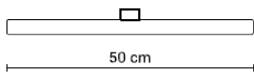

S14d light source 50 cm

20MINI17260LED050	5 W | 2700K | 470lm | CRI+90 | dimmable	A+	43 €