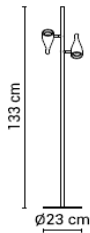

Double

20TIM1692LESZ40	Black (RAL 9005), Ash black	899 €
20TIM1692LOAK40	Black (RAL 9005), Oak	919 €
20TIM1692LNUT40	Black (RAL 9005), Walnut	939 €

Timber Up