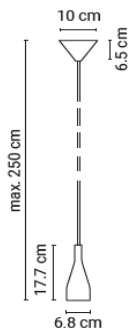

Materials: wood (shade), PVC (ceiling rose black), linen (cable)

Light source included: GU10 LED 6,5W | 2700K | 450lm | CRI90 | dimmable | phase cut

Small

20TIMBER07ESZ002	Ash black 2.5m black linen cable	145 €
20TIMBER07ESW001	Ash white 2.5m white linen cable	145 €
20TIMBER07OAK001	Oak 2.5m white linen cable	155 €
20TIMBER07NUT001	Walnut 2.5m white linen cable	165 €

Available until stock runs out.