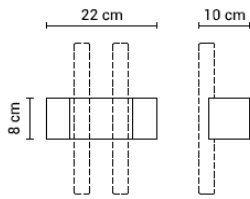

Double

20MINI1726A4OAK	Oak natural	345 €
20MINI1726A4ESZ	Oak black stain	355 €