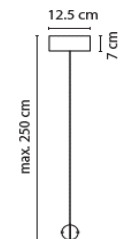

4.8W | 2700K | 600lm | CRI90

Dimmable | phase cut

20LIMPID001700A1

adjustable

380 €

3.5m black power cable, 3.5m steel cable

20LIMPID001700A2

non-adjustable