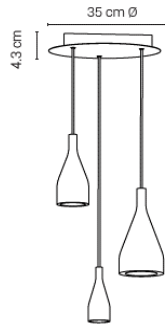

Chandelier 3 pcs

Combination of 1x S, 1x M, 1x L. Ceiling rose (white RAL 9016 or black RAL 9005)

20TIMBERCH3ESZ01	Ash black 2m matt black cable	804 €
20TIMBERCH3OAK01	Oak 2m matt black cable	864 €
20TIMBERCH3NUT01	Walnut 2m matt black cable	904 €

For custom configuration see Timber configuration form in appendix C of pricelist.