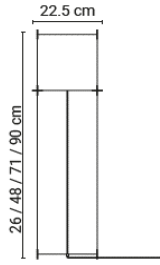

# Lotek® The Original

Materials: powder coated steel (frame), non-woven fabric (cloth)  
 Including rods for 4 different heights  
 2.5m black cable | E27 max. 75W (Lotek® XS max. 40W) | excl. light source  
 Switch on cable