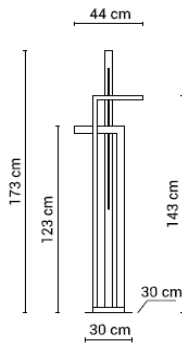

20REFL017160OAK

Oak natural

1.695 €

20REFL0171600Z

Oak black stain

1.725 €

Ring

Materials: powder coated aluminium (shade), PETG (diffuser)

Built-in LED 16.4W | 2700K | 2400lm | CRI90 | dimmable | phase cut