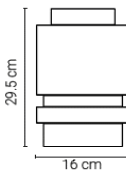

Glass M

20AXLE001600048	Blue	695 €
20AXLE001600031	Brown	695 €
20AXLE001600233	Green	695 €
20AXLE001600161	White	695 €