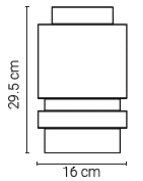

Glass M

20AXLE001600048	Blue	695 €		
20AXLE001600031	Brown	695 €		
20AXLE001600233	Green	695 €		
20AXLE001600161	White	695 €