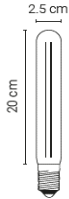

### E14 light sources (recommended)

20FILAMENTLED45 LED Filament E14 25 €

4.5W | 2700K | 450lm | CRI90

**A+** dimmable phase cut

20FILAMENTLED25 LED Filament E14 20 €

4.5W | 2700K | 400lm | CRI90

**A+** dimmable phase cut