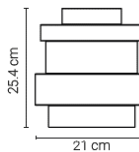

Glass L

20AXLE002100048	Blue	745 €
20AXLE002100031	Brown	745 €
20AXLE002100233	Green	745 €
20AXLE002100161	White	745 €