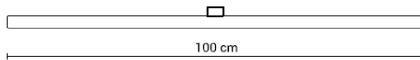

S14d light source 100 cm

20MINI17260LED100	8 W | 2700K | 660lm | CRI+90 | dimmable	A+	110 €

Pleat

Materials: polyester fabric (shade), powder coated steel (base and shade frame)

+

=