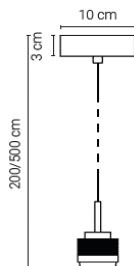

LED suspension

4.7W | 2200-2700K | 470lm | CRI90
Dimmable | phase cut

20AXLE0020LED01	2m black cable / black ceiling rose (RAL 9005)	215 €
20AXLE0050LED01	5m black cable / black ceiling rose (RAL 9005)	249 €