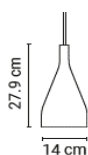

Large

20TIMBER14ESZ002	Ash black	199 €		
20TIMBER14ESW001	Ash white	199 €		
20TIMBER14OAK001	Oak	225 €		
20TIMBER14NUT001	Walnut	245 €		

Total €