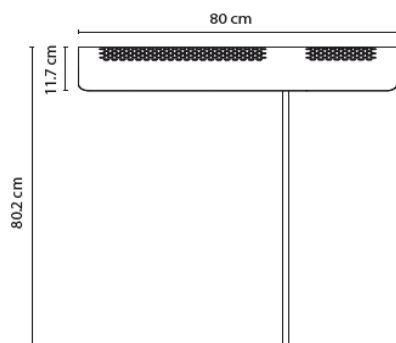

Table lamp

20FLYBYET127001	White (RAL 9016) 1.85m black cable	734 €
20FLYBYET127040	Black (RAL 9005) 1.85m black cable	734 €
20FLYBYET130001	White (RAL 9016) 1.85m black cable	734 €
20FLYBYET130040	Black (RAL 9005) 1.85m black cable	734 €