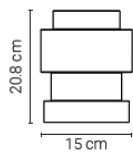

Step 3: Choose the glass type and colour

Glass S				
20AXLE001500048	Blue	499 €		
20AXLE001500031	Brown	499 €		
20AXLE001500233	Green	499 €		
20AXLE001500161	White	499 €