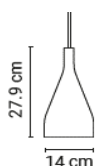

Large

20TIMBER14ESZ002	Ash black	199 €		
20TIMBER14ESW001	Ash white	199 €		
20TIMBER14OAK001	Oak	225 €		
20TIMBER14NUT001	Walnut	245 €		

Total €