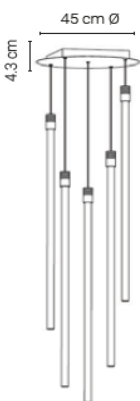

Chandelier 5 pcs

Ceiling rose (white RAL 9016 or black RAL 9005)

20VAPOURCH53V40	Black heatsinks 3m black cables	3.399 €
20VAPOURCH53V51	Gold heatsinks 3m black cables	3.399 €
20VAPOURCH56V40	Black heatsinks 6m black cables	3.529 €
20VAPOURCH56V51	Gold heatsinks 6m black cables	3.529 €

For custom configuration see Vapour configuration form in appendix F of pricelist.

Sleeve (optional)

Materials: PET and anodized aluminum

20VAPOUR000TRGO	Transparant sleeve / gold holders	219 €
20VAPOUR000TRZW	Transparant sleeve / black holders	219 €
20VAPOUR000ZWZW	Black sleeve / black holders	219 €

Xio