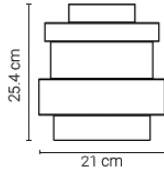

Appendix B

Axle Chandelier 5 glasses configurator for custom configuration

Step 1: Choose the colour of the ceiling rose

		price per piece	quantity	total
20PLAF0500000001	White (RAL 9016)	300 €		
20PLAF0500000040	Black (RAL 9005)	300 €		

Step 2: Choose the suspension type

LED suspension (If chosen, always add step 4)

20AXLE0020LED01	2m black cable	215 €		
20AXLE0050LED01	5m black cable	249 €		

Or

E14 suspension; max. 40W

20AXLE0040E1401	4m black cable	99 €		

Step 3: Choose the glass type and colour

Glass S

20AXLE001500048	Blue	499 €		
20AXLE001500031	Brown	499 €		
20AXLE001500233	Green	499 €		
20AXLE001500161	White	499 €		

Glass M

20AXLE001600048	Blue	695 €		
20AXLE001600031	Brown	695 €		
20AXLE001600233	Green	695 €		
20AXLE001600161	White	695 €		

Glass L

20AXLE002100048	Blue	745 €		
20AXLE002100031	Brown	745 €		
20AXLE002100233	Green	745 €		
20AXLE002100161	White	745 €		

Step 4: Add driver in combination with LED suspension

20DRIVER00004	250-900mA | 20W | phase cut	104 €		

Dali driver on request

E14 light sources (recommended)

20FILAMENTLED45	LED Filament E14 4.5W | 2700K | 450lm | CRI90	25 €		
	dimmable phase cut			

20FILAMENTLED25	LED Filament E14 4.5W | 2700K | 400lm | CRI90	20 €		
	dimmable phase cut			

Total €