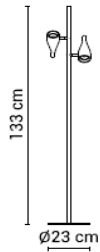

Double

20TIM1692LESZ40	Black (RAL 9005), Ash black	899 €
20TIM1692LOAK40	Black (RAL 9005), Oak	919 €
20TIM1692LNUT40	Black (RAL 9005), Walnut	939 €

Timber Up

Available
Q1 2024

Vapour

Materials: PMMA and anodized aluminum (fixture), powder coated steel (ceiling rose)
Black ceiling rose | black ceiling connector