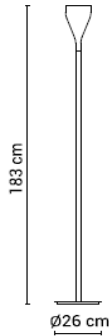

Available
Q1 2024

Vapour