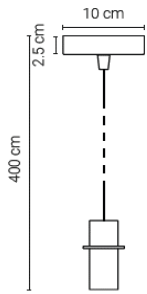

E14 suspension; max. 40W
(excl. light source)

20AXLE0040E1401   4m black cable / black ceiling rose (RAL 9005)   99 €

E14 light sources (recommended)

20FILAMENTLED45   LED Filament E14   25 €
4.5W | 2700K | 450lm | CRI90
A+ dimmable phase cut

20FILAMENTLED25   LED Filament E14   20 €
4.5W | 2700K | 400lm | CRI90
A+ dimmable phase cut

Axle Chandelier