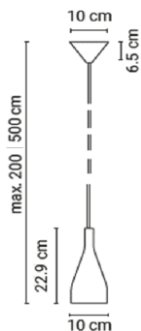

Small

20TIM1691A22ESZ	Ash black 2m matt black cable	145 €
20TIM1691A22OAK	Oak 2m matt black cable	155 €
20TIM1691A22NUT	Walnut 2m matt black cable	165 €
20TIM1691A22ESZ5	Ash black 5m matt black cable	165 €
20TIM1691A22OAK5	Oak 5m matt black cable	175 €
20TIM1691A22NUT5	Walnut 5m matt black cable	185 €