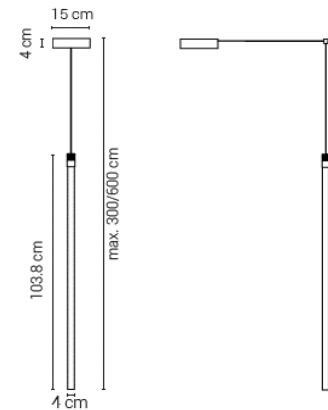

Vertical

Built-in LED 7.5W | 500lm | 2700K | CRI90 | dimmable | phase cut

20VAPOUR0030V40	Black heatsinks	3m black cables	599 €
20VAPOUR0030V51	Gold heatsinks	3m black cables	599 €
20VAPOUR0060V40	Black heatsinks	6m black cables	625 €
20VAPOUR0060V51	Gold heatsinks	6m black cables	625 €

20DRIVER00006	Dali driver	104 €

Sleeve (optional)

Materials: PET and anodized aluminum

20VAPOUR000TRGO	Transparant sleeve / gold holders	219 €
20VAPOUR000TRZW	Transparant sleeve / black holders	219 €
20VAPOUR000ZWZW	Black sleeve / black holders	219 €