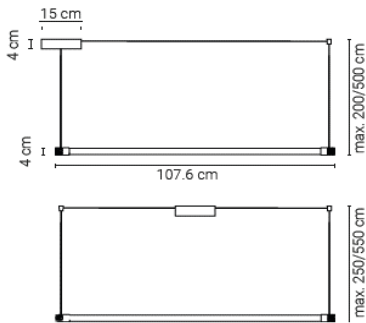

Double

20TIM1692LESZ40	Black (RAL 9005), Ash black	899 €
20TIM1692LOAK40	Black (RAL 9005), Oak	919 €
20TIM1692LNUT40	Black (RAL 9005), Walnut	939 €

Timber Up

Available
Q1 2024

Vapour

Materials: PMMA and anodized aluminum (fixture), powder coated steel (ceiling rose)
Black ceiling rose | black ceiling connector