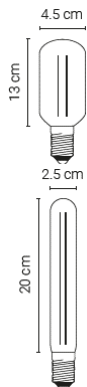

E14 light sources (recommended)

20FILAMENTLED45	LED Filament E14 4.5W | 2700K | 450lm | CRI90 A+ dimmable phase cut	25 €		
20FILAMENTLED25	LED Filament E14 4.5W | 2700K | 400lm | CRI90 A+ dimmable phase cut	20 €		

Total €