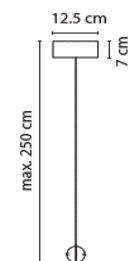

20LIMPID001700A2

non-adjustable

349 €

2.5m black power cable / 2.5m steel cable

20DRIVER00005

Dali Driver

104 €