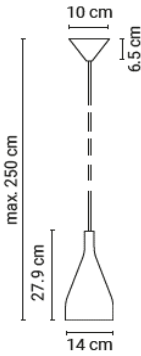

Large

20TIMBER14ESZ002	Ash black 2.5m black linen cable	199 €
20TIMBER14ESW001	Ash white 2.5m white linen cable	199 €
20TIMBER14OAK001	Oak 2.5m white linen cable	225 €
20TIMBER14NUT001	Walnut 2.5m white linen cable	245 €

Available until stock runs out.

Timber - matt black cable - NEW