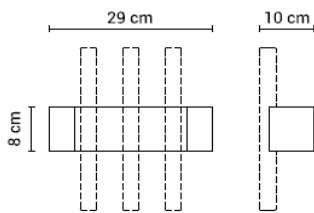

Triple

20MINI1726A5OAK

Oak natural

455 €

20MINI1726A5ESZ

Oak black stain

465 €

S14d light source 30cm

20MINI17260LED030 3 W | 2700K | 275lm | CRI+90 | dimmable

36 €