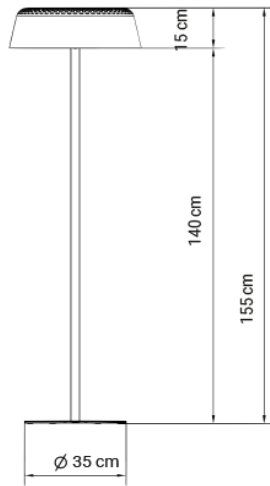

Ring Floor

Materials: powder coated aluminium (shade), powder coated steel (base and stem)
Built-in LED 24W | 2700K | 2700lm | CRI90 | dimmer on stem

You need two articles for a complete Ring Floor: 1 Shade + 1 base and stem.

Shade Ring

20RINGKAP000001	White (RAL 9016)	385 €
20RINGKAP000040	Black (RAL 9005)	385 €

Base and stem

20RINGVL0027001	White (RAL 9016)	689 €
20RINGVL0027040	Black (RAL 9005)	689 €

Ring T1

Materials: powder coated aluminum (shade), powder coated steel (stem and table base)
Built-in LED | 16.4W | 2700K | 2400lm | CRI90
Non-dimmable | switch on stem