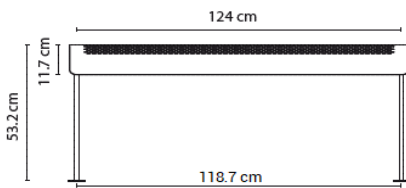

Table lamp

20FLYBYET227001	White (RAL 9016) 1.85m black cable Built-in LED 23W 2700K 3000lm CRI90	979 €
20FLYBYET227040	Black (RAL 9005) 1.85m black cable Built-in LED 23W 2700K 3000lm CRI90	979 €
20FLYBYET230001	White (RAL 9016) 1.85m black cable Built-in LED 23W 3000K 3100lm CRI90	979 €
20FLYBYET230040	Black (RAL 9005) 1.85m black cable Built-in LED 23W 3000K 3100lm CRI90	979 €