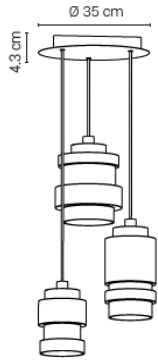

Appendix A

Axle Chandelier 3 glasses configurator for custom configuration

		price per piece	quantity	total
Step 1: Choose the colour of the ceiling rose				
20PLAF0300000001	White (RAL 9016)	295 €		
20PLAF0300000040	Black (RAL 9005)	295 €		