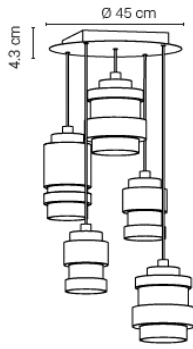

Appendix B

Axle Chandelier 5 glasses configurator for custom configuration

Step 1: Choose the colour of the ceiling rose

		price per piece	quantity	total
20PLAF0500000001	White (RAL 9016)	300 €		
20PLAF0500000040	Black (RAL 9005)	300 €		

Step 2: Choose the suspension type

LED suspension (If chosen, always add step 4)

20AXLE0020LED01	2m black cable	215 €		
20AXLE0050LED01	5m black cable	249 €		

Or

E14 suspension; max. 40W

20AXLE0040E1401	4m black cable	99 €		

Step 3: Choose the glass type and colour

Glass S

20AXLE001500048	Blue	499 €		
20AXLE001500031	Brown	499 €		
20AXLE001500233	Green	499 €		
20AXLE001500161	White	499 €		

Glass M

20AXLE001600048	Blue	695 €		
20AXLE001600031	Brown	695 €		
20AXLE001600233	Green	695 €		
20AXLE001600161	White	695 €		

Glass L

20AXLE002100048	Blue	745 €		
20AXLE002100031	Brown	745 €		
20AXLE002100233	Green	745 €		
20AXLE002100161	White	745 €		

Step 4: Add driver in combination with LED suspension

20DRIVER00004	250-900mA | 20W | phase cut	104 €		

Dali driver on request

E14 light sources (recommended)

20FILAMENTLED45	LED Filament E14 4.5W | 2700K | 450lm | CRI90	25 €		
	dimmable phase cut			

20FILAMENTLED25	LED Filament E14 4.5W | 2700K | 400lm | CRI90	20 €		
	dimmable phase cut			

Total €