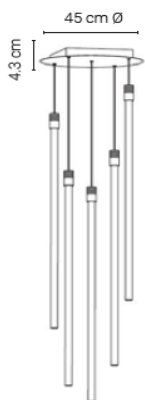

Appendix F

Vapour Chandelier 5 pcs configurator for custom configuration

Step 1: Choose the colour of the ceiling rose

20PLAF0500000001	White (RAL 9016)
20PLAF05000000040	Black (RAL 9005)

price per
piece

quantity

total

300 €

300 €

Step 2: Choose colour and cable length

20VAPOUR0030V40	Black heatsinks 3m black cables
20VAPOUR0030V51	Gold heatsinks 3m black cables
20VAPOUR0060V40	Black heatsinks 6m black cables
20VAPOUR0060V51	Gold heatsinks 6m black cables

599 €

599 €

625 €

625 €

Step 3: Add driver

20DRIVER00002	1000mA | 21-30W | phase cut
Dali driver on request	

104 €

Step 4: Add sleeve (optional)

20VAPOUR000TRGO	Transparant sleeve gold holders
20VAPOUR000TRZW	Transparant sleeve black holders
20VAPOUR000ZWZW	Black sleeve black holders

219 €

219 €

219 €

Total €