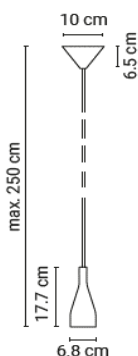

Small

20TIMBER07ESZ002	Ash black 2.5m black linen cable	145 €
20TIMBER07ESW001	Ash white 2.5m white linen cable	145 €
20TIMBER07OAK001	Oak 2.5m white linen cable	155 €
20TIMBER07NUT001	Walnut 2.5m white linen cable	165 €

Available until stock runs out.