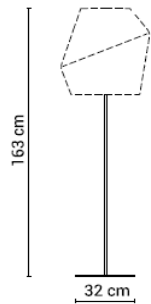

Pleat suspension

E27 max. 60W | excl. light source

20PLEATH000001

Socket, cable and ceiling rose black

120 €

Pleat base and stem

E27 max. 60W | excl. light source | non-dimmable | switch on cable

20PLEATS000001