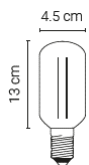

20FILAMENTLED45	LED Filament E14	25 €
4.5W | 2700K | 450lm | CRI90		
A+ dimmable phase cut		

King Arthur Wall