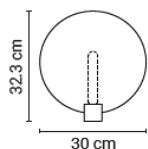

Available until stock runs out.

E14 light source (recommended)

20FILAMENTLED45	LED Filament E14	25 €
4.5W 2700K 450lm CRI90		
A+ dimmable phase cut		

King Arthur Wall

Materials: anodized aluminium
E14 | max. 25W | excl. light source