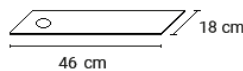

Table base

20VOET00T100001	White (RAL 9016)	125 €
20VOET00T100040	Black (RAL 9005)	125 €

4 cm
5 cm

Table mount

20BLADKOPT10040	Table mounting black for T1 suitable for tabletops up to 50 mm thick	71 €

Timber