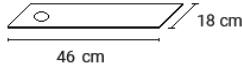

Table lamp

20FLYBYET127001	White (RAL 9016) 1.85m black cable	734 €
20FLYBYET127040	Black (RAL 9005) 1.85m black cable	734 €
20FLYBYET130001	White (RAL 9016) 1.85m black cable	734 €
20FLYBYET130040	Black (RAL 9005) 1.85m black cable	734 €