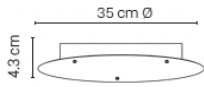

Accessories

Materials: powder coated steel

Ceiling rose 3 pcs

20PLAF0300000001

White (RAL 9016)

295 €

20PLAF0300000040

Black (RAL 9005)

295 €