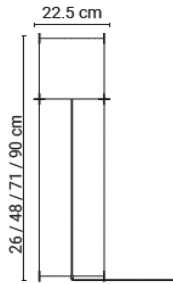

Lotek® The Original

Materials: powder coated steel (frame), non-woven fabric (cloth)
 Including rods for 4 different heights
 2.5m black cable | E27 max. 75W (Lotek® XS max. 40W) | excl. light source
 Switch on cable