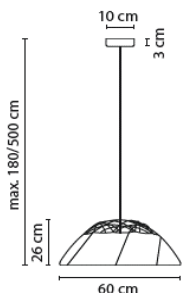

Shipping costs

Glow XL shipping costs for Netherlands	45 €
Glow XL shipping costs for other countries	upon request

XL Available until stock runs out.

Glow Knit

Materials: stainless steel (frame), steel (ceiling rose)
 Cover: Runner by Gabriel (80% polyester / 20% post-consumer recycled polyester)
 Ceiling rose and cable black