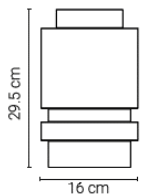

Glass M				
20AXLE001600048	Blue	695 €		
20AXLE001600031	Brown	695 €		
20AXLE001600233	Green	695 €		
20AXLE001600161	White	695 €