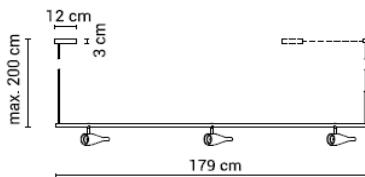

3-Spot

20TIM1693LESZ40	Black (RAL 9005), Ash black	1.379 €
20TIM1693LOAK40	Black (RAL 9005), Oak	1.379 €
20TIM1693LNUT40	Black (RAL 9005), Walnut	1.399 €