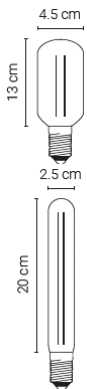

Appendix B

Axle Chandelier 5 glasses configurator for custom configuration

Step 1: Choose the colour of the ceiling rose

		price per piece	quantity	total
20PLAF0500000001	White (RAL 9016)	300 €		
20PLAF0500000040	Black (RAL 9005)	300 €		

Step 2: Choose the suspension type

LED suspension (If chosen, always add step 4)

20AXLE0020LED01	2m black cable	215 €		
20AXLE0050LED01	5m black cable	249 €		

Or

E14 suspension; max. 40W

20AXLE0040E1401	4m black cable	99 €		

Step 3: Choose the glass type and colour

Glass S

20AXLE001500048	Blue	499 €		
20AXLE001500031	Brown	499 €		
20AXLE001500233	Green	499 €		
20AXLE001500161	White	499 €		

Glass M

20AXLE001600048	Blue	695 €		
20AXLE001600031	Brown	695 €		
20AXLE001600233	Green	695 €		
20AXLE001600161	White	695 €		

Glass L

20AXLE002100048	Blue	745 €		
20AXLE002100031	Brown	745 €		
20AXLE002100233	Green	745 €		
20AXLE002100161	White	745 €		

Step 4: Add driver in combination with LED suspension

20DRIVER00004	250-900mA | 20W | phase cut	104 €		

Dali driver on request

E14 light sources (recommended)

20FILAMENTLED45	LED Filament E14 4.5W | 2700K | 450lm | CRI90	25 €		
	dimmable phase cut			

20FILAMENTLED25	LED Filament E14 4.5W | 2700K | 400lm | CRI90	20 €		
	dimmable phase cut			

Total €