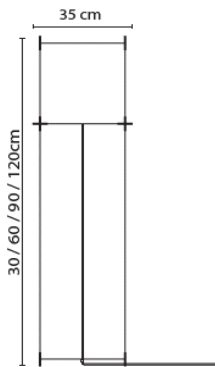

Classic

20LOTEK12001002 Classic black frame (4-unit box, price per unit) 125 €
20LOTEK12002001 Classic steel frame (4-unit box, price per unit) 105 €

Spare parts

08LOTEK03006001 Classic cloth set white (4 sets, price per set) 35 €
08LOTEKVIERKANT Classic aluminium square frame 18 €
08LOTEKVIERKANTZW Classic black square frame 18 €
08LOTEK0000E004 Classic black cable, 2m 18 €