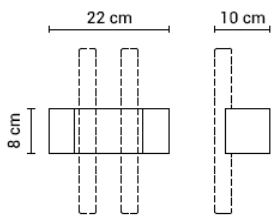

Minimism

Materials: oak wood
 S14d | 230V | max. 8W LED
 Excl. light source

Single

20MINI1726A1OAK Oak natural 250 €
 20MINI1726A1ESZ Oak black stain 260 €

Double

20MINI1726A4OAK

Oak natural

345 €