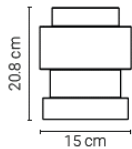

Appendix B

Axle Chandelier 5 glasses configurator for custom configuration

Step 1: Choose the colour of the ceiling rose

		price per piece	quantity	total
20PLAF0500000001	White (RAL 9016)	300 €		
20PLAF0500000040	Black (RAL 9005)	300 €		

Step 2: Choose the suspension type

LED suspension (If chosen, always add step 4)

20AXLE0020LED01	2m black cable	215 €		
20AXLE0050LED01	5m black cable	249 €		

Or

E14 suspension; max. 40W

20AXLE0040E1401	4m black cable	99 €		

Step 3: Choose the glass type and colour

Glass S

20AXLE001500048	Blue	499 €		
20AXLE001500031	Brown	499 €		
20AXLE001500233	Green	499 €		
20AXLE001500161	White	499 €		

Glass M

20AXLE001600048	Blue	695 €		
20AXLE001600031	Brown	695 €		
20AXLE001600233	Green	695 €		
20AXLE001600161	White	695 €		

Glass L

20AXLE002100048	Blue	745 €		
20AXLE002100031	Brown	745 €		
20AXLE002100233	Green	745 €		
20AXLE002100161	White	745 €		

Step 4: Add driver in combination with LED suspension

20DRIVER00004	250-900mA | 20W | phase cut	104 €		

Dali driver on request

E14 light sources (recommended)

20FILAMENTLED45	LED Filament E14 4.5W | 2700K | 450lm | CRI90	25 €		
	dimmable phase cut			

20FILAMENTLED25	LED Filament E14 4.5W | 2700K | 400lm | CRI90	20 €		
	dimmable phase cut			

Total €