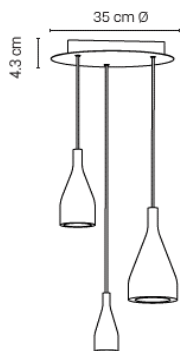

Appendix C

Timber Chandelier 3 pcs. configurator for custom configuration

Step 1: Choose the colour of the ceiling rose

		price per piece	quantity	total
20PLAF0300000001	White (RAL 9016)	295 €		
20PLAF03000000040	Black (RAL 9005)	295 €		

Step 2: Choose the type of shade

Small

20TIMBER07ESZ002	Ash black	145 €		
20TIMBER07ESW001	Ash white	145 €		
20TIMBER07OAK001	Oak	155 €		
20TIMBER07NUT001	Walnut	165 €		

Medium

20TIMBER10ESZ002	Ash black	165 €		
20TIMBER10ESW001	Ash white	165 €		
20TIMBER10OAK001	Oak	189 €		
20TIMBER10NUT001	Walnut	199 €		

Large

20TIMBER14ESZ002	Ash black	199 €		
20TIMBER14ESW001	Ash white	199 €		
20TIMBER14OAK001	Oak	225 €		
20TIMBER14NUT001	Walnut	245 €		

Total €