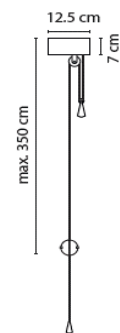

LED suspension

4.8W | 2700K | 600lm | CRI90

Dimmable | phase cut

20LIMPID001700A1

adjustable

380 €

3.5m black power cable, 3.5m steel cable