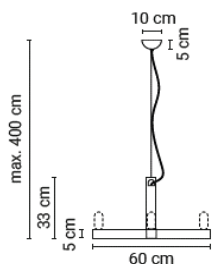

20KING06005040	black	60 x 60	825 €
20KING06005051	gold	60 x 60	825 €

Available until stock runs out.

E14 light source (recommended)

20FILAMENTLED45	LED Filament E14	25 €
4.5W | 2700K | 450lm | CRI90		
A+ dimmable phase cut		

King Arthur Wall

Materials: anodized aluminium
E14 | max. 25W | excl. light source

20KING05005040	black	(excl. cable)	365 €
20KING05005051	gold	(excl. cable)	365 €

Cable (optional)