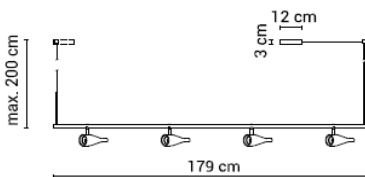

Timber Line

Materials: Black (RAL 9005) powder coated steel, wood (spot)
 Built-in LED spot | 4,5W | 2700 | 450lm | CRI90
 Phase cut dim

3-Spot

20TIM1693LESZ40	Black (RAL 9005), Ash black	1.379 €
20TIM1693LOAK40	Black (RAL 9005), Oak	1.379 €
20TIM1693LNUT40	Black (RAL 9005), Walnut	1.399 €