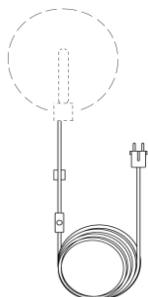

20KING05009000	4m black cable with switch, plug and cable guide	65 €