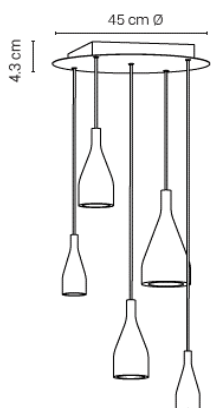

Large

20TIMBER14ESZ002	Ash black	199 €		
20TIMBER14ESW001	Ash white	199 €		
20TIMBER14OAK001	Oak	225 €		
20TIMBER14NUT001	Walnut	245 €		

Total €

Appendix D

Timber Chandelier 5 pcs. configurator for custom configuration