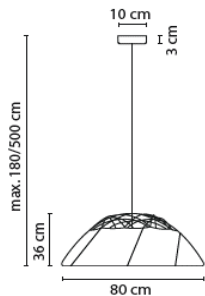

M E27 max. 60W excl. light source

20GLOWK8060061	White	1.8m cable	419 €
20GLOWK8060025	Anthracite	1.8m cable	419 €
20GLOWK8061128	Pebbles	1.8m cable	419 €
20GLOWK8061130	Rust	1.8m cable	419 €
20GLOWK8060061_5	White	5m cable	449 €
20GLOWK8060025_5	Anthracite	5m cable	449 €
20GLOWK8061128_5	Pebbles	5m cable	449 €
20GLOWK8061130_5	Rust	5m cable	449 €