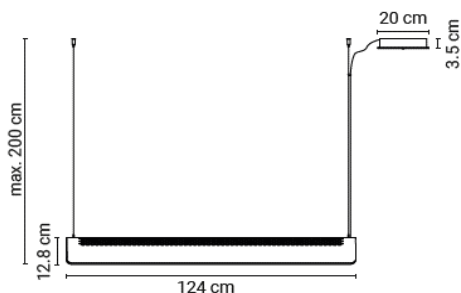

20FLYBYE0027001	White (RAL9016) fixture and ceiling rose	695 €
20FLYBYE0027040	Black (RAL 9005) fixture and ceiling rose	695 €
20FLYBYE0030001	White (RAL9016) fixture and ceiling rose	695 €
20FLYBYE0030040	Black (RAL 9005) fixture and ceiling rose	695 €

20DRIVER00007	Dali driver	104 €

Flybye cover (optional)

Material: 100% new wool; perforated

20FLYBYECOV0653	Divina MD 653 - red	135 €
20FLYBYECOV0843	Divina MD 843 - blue	135 €
20FLYBYECOV0453	Divina MD 453 - beige	135 €
20FLYBYECOV0773	Divina MD 773 - dark blue	135 €
20FLYBYECOV0973	Divina MD 973 - dark green	135 €

Flybye T1

Material: powder coated steel (shade), PMMA (diffuser)
Built-in LED | non-dimmable | switch on stem | including plug driver

You need two articles for a complete Flybye T1: 1 Flybye T1 table lamp + 1 table base or table mount.