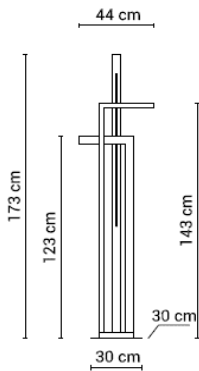

base and stem black

470 €

Reflex

Materials: oak wood, stainless steel

Vertical: Built-in LED 11,2W | 2700K | 980lm | CRI90 | on/off switch on cable

Horizontal (each): Built-in LED 5W | 2700K | 420lm | CRI90 | on/off switch on cable