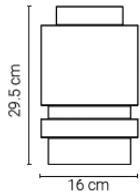

Appendix B

Axle Chandelier 5 glasses configurator for custom configuration

Step 1: Choose the colour of the ceiling rose

		price per piece	quantity	total
20PLAF0500000001	White (RAL 9016)	300 €		
20PLAF0500000040	Black (RAL 9005)	300 €		

Step 2: Choose the suspension type

LED suspension (If chosen, always add step 4)

20AXLE0020LED01	2m black cable	215 €		
20AXLE0050LED01	5m black cable	249 €		

Or

E14 suspension; max. 40W

20AXLE0040E1401	4m black cable	99 €		

Step 3: Choose the glass type and colour

Glass S

20AXLE001500048	Blue	499 €		
20AXLE001500031	Brown	499 €		
20AXLE001500233	Green	499 €		
20AXLE001500161	White	499 €		

Glass M

20AXLE001600048	Blue	695 €		
20AXLE001600031	Brown	695 €		
20AXLE001600233	Green	695 €		
20AXLE001600161	White	695 €		

Glass L

20AXLE002100048	Blue	745 €		
20AXLE002100031	Brown	745 €		
20AXLE002100233	Green	745 €		
20AXLE002100161	White	745 €		

Step 4: Add driver in combination with LED suspension

20DRIVER00004	250-900mA | 20W | phase cut	104 €		

Dali driver on request

E14 light sources (recommended)

20FILAMENTLED45	LED Filament E14 4.5W | 2700K | 450lm | CRI90	25 €		
	dimmable phase cut			

20FILAMENTLED25	LED Filament E14 4.5W | 2700K | 400lm | CRI90	20 €		
	dimmable phase cut			

Total €