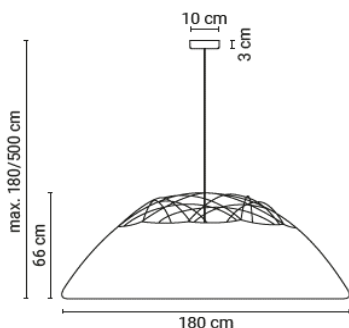

XL 3x E27 max. 60W excl. light source

20GLOW18005001	White	1.8m cable	1.115 €
20GLOW18005040	Black	1.8m cable	1.115 €
20GLOW18005070	Grey	1.8m cable	1.115 €
20GLOW18005501	White	5m cable	1.140 €
20GLOW18005540	Black	5m cable	1.140 €
20GLOW18005570	Grey	5m cable	1.140 €

Shipping costs

Glow XL shipping costs for Netherlands	45 €
Glow XL shipping costs for other countries	upon request

XL Available until stock runs out.

Glow Knit

Materials: stainless steel (frame), steel (ceiling rose)
Cover: Runner by Gabriel (80% polyester / 20% post-consumer recycled polyester)
Ceiling rose and cable black