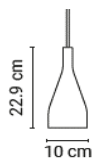

Step 1: Choose the colour of the ceiling rose

		price per piece	quantity	total
20PLAF0500000001	White (RAL 9016)	300 €		
20PLAF0500000004	Black (RAL 9005)	300 €		

Step 2: Choose the type of shade

Small

20TIMBER07ESZ002	Ash black	145 €		
20TIMBER07ESW001	Ash white	145 €		
20TIMBER07OAK001	Oak	155 €		
20TIMBER07NUT001	Walnut	165 €		