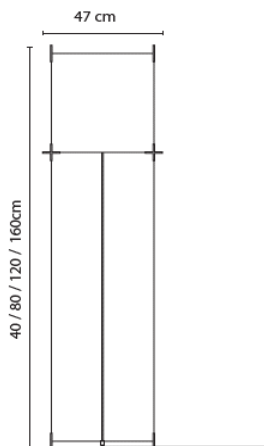

XL

20LOTXL09001001 XL steel frame (2-unit box, price per unit) 150 €

Spare parts

08LOTXL04006001 XL cloth set white (4 sets, price per set) 42 €
08LOTEKXLVIERKANT0 XL aluminium square frame 20 €
08LOTEK0000E005 XL black cable 20 €

Minimism

Materials: oak wood
S14d | 230V | max. 8W LED
Excl. light source