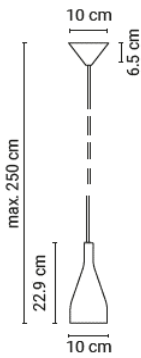

Medium

20TIMBER10ESZ002	Ash black 2.5m black linen cable	165 €
20TIMBER10ESW001	Ash white 2.5m white linen cable	165 €
20TIMBER10OAK001	Oak 2.5m white linen cable	189 €
20TIMBER10NUT001	Walnut 2.5m white linen cable	199 €

Available until stock runs out.