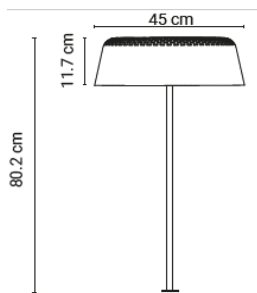

You need two articles for a complete Ring T1: 1 Ring T1 table lamp + 1 table base or table mount.

Table lamp

20RINGT10270001	White (RAL 9016); 1.85 black cable	1.025 €
20RINGT10270040	Black (RAL 9005); 1.85 black cable	1.025 €

Table base

20VOET00T100001	White (RAL 9016)	125 €
20VOET00T100040	Black (RAL 9005)	125 €

4 cm
5 cm

Table mount

20BLADKOPT10040	Table mounting black for T1 suitable for tabletops up to 50 mm thick	71 €

Timber

Materials: wood (shade), PVC (ceiling rose black), linen (cable)
Light source included: GU10 LED 6,5W | 2700K | 450lm | CRI90 | dimmable | phase cut