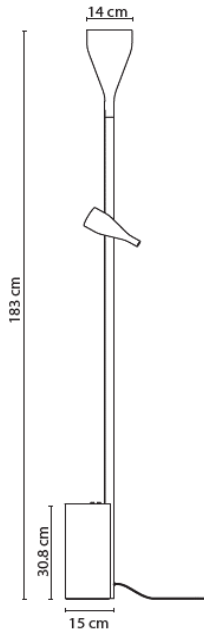

Timber Floor

Materials: powder coated steel (base and stem), wood (spot and uplighter)
Built-in LED uplighter | 20W | 1800-3000K | dim to warm | 1900lm | CRI90
Built-in LED spot | 3W | 2200-3000K | dim to warm | 300lm | CRI90
Push dimmer on base

You need two articles for a complete Timber floor: 1 base and stem + 1 spot and uplighter.

Base and stem

20TIM183VL00040	Black (RAL 9005), 2.5m black cable	749 €
20TIM183VL00001	White (RAL 9016), 2.5m black cable	749 €

Spot and uplighter

20TIMKAPESZ0040	Ash black	black joint	495 €
20TIMKAPESW0040	Ash white	black joint	495 €
20TIMKAPOAK0040	Oak	black joint	545 €
20TIMKAPNUT0040	Walnut	black joint	595 €
20TIMKAPESZ0001	Ash black	white joint	495 €
20TIMKAPESW0001	Ash white	white joint	495 €
20TIMKAPOAK0001	Oak	white joint	545 €
20TIMKAPNUT0001	Walnut	white joint	595 €

Timber Line

Materials: Black (RAL 9005) powder coated steel, wood (spot)
Built-in LED spot | 4,5W | 2700 | 450lm | CRI90
Phase cut dim