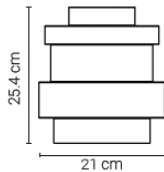

Glass L				
20AXLE002100048	Blue	745 €		
20AXLE002100031	Brown	745 €		
20AXLE002100233	Green	745 €		
20AXLE002100161	White	745 €		

Step 4: Add driver in combination with LED suspension

20DRIVER00003	250-900mA | 20W | phase cut	104 €		
Dali driver on request