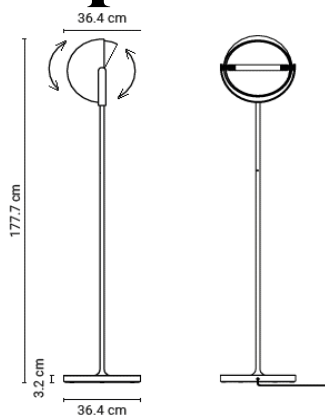

Eclips

Materials: powder coated aluminium (shade) and steel (base and stem)
Built-in LED | 14W | 1800–3000K | 2100lm | CRI95
Touch dimmer on stem

20ECLIPS0009016	White (RAL 9016)	3m black cable	1.149 €
20ECLIPS0007021	Anthracite (RAL7021)	3m black cable	1.149 €

Flybye

Materials: powder coated steel (shade), PMMA (diffuser)
Built-in LED | 3m transparent power cable | 2m steel cables
Dimmable | phase cut