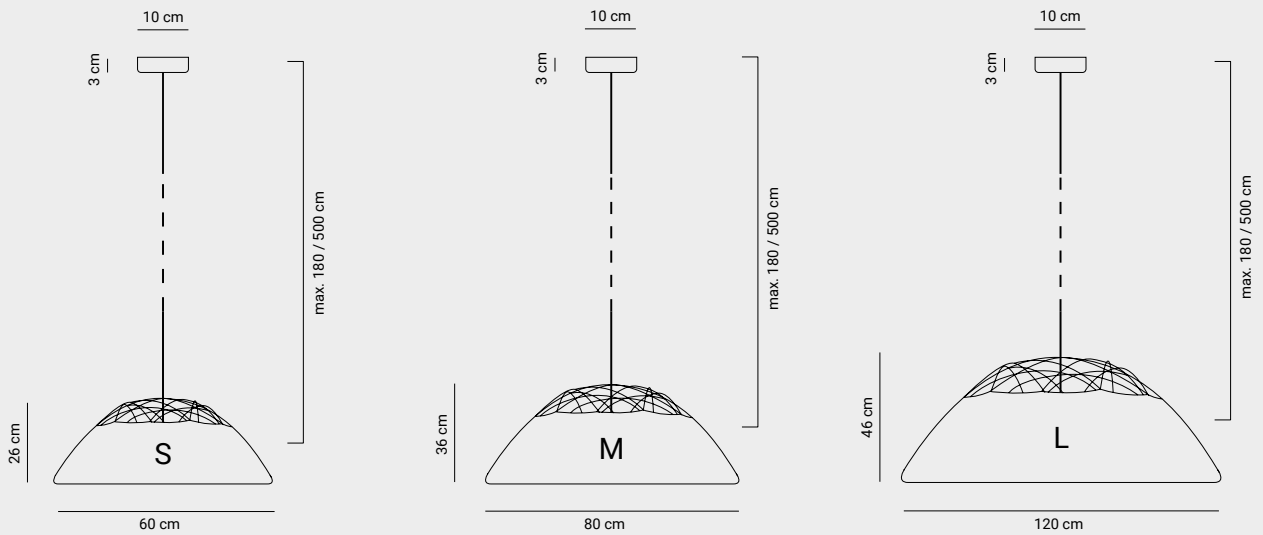

Glow - S, M, L

Marc de Groot, 2008

LIGHT SOURCE	E27 max. 60 W (light bulb not included)
PRODUCT USE	Indoor IP20
MATERIALS	Frame: aluminium and steel Cloth: fire retardant polystretch
FINISH	white grey black

REFERENCE CODE	S	white	<i>cable length 1.8 m</i>	<i>cable length 5.0 m</i>
	S	grey	20GLOW0600500	20GLOW06005501
	S	black	20GLOW06005070	20GLOW06005570
	M	white	20GLOW08005040	20GLOW08005540
	M	grey	20GLOW08005001	20GLOW08005501
	M	black	20GLOW08005070	20GLOW08005570
	M	black	20GLOW08005040	20GLOW08005540
	L	white	20GLOW12005001	20GLOW12005501
	L	grey	20GLOW12005070	20GLOW12005570
	L	black	20GLOW12005040	20GLOW12005540