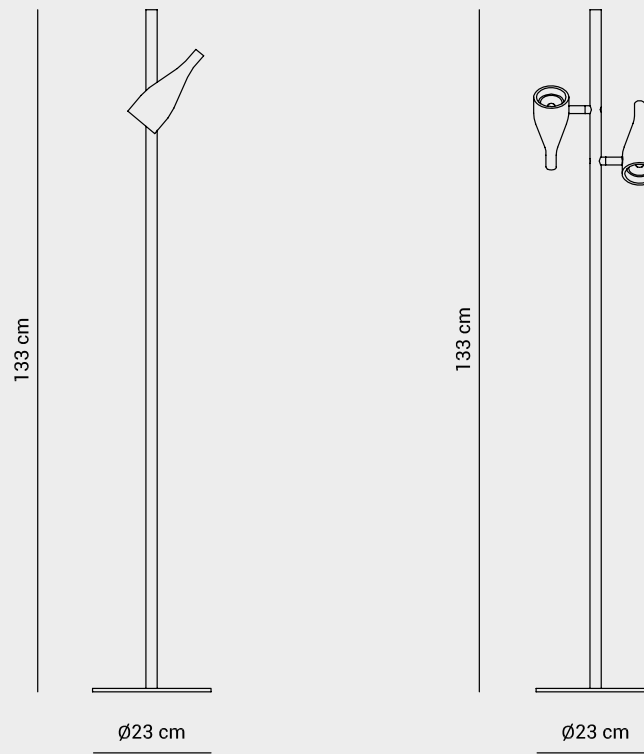

Timber Lounge Single & Double

Ernst Koning, 2022

LIGHT SOURCE
 Timber Lounge Single
 Timber Lounge Double
 230-240 VAC/50Hz
 2700K
 450lm
 CRI 90
 on/off

Led 4,5W/500mA
 Led 2 x 4,5W/500mA

PRODUCT USE
 Indoor IP20

MATERIALS
 Lamp stand: powder coated steel
 Shade: wood

FINISH
 Walnut
 Oak
 Ash black

REFERENCE CODE	Timber Lounge Single Black	Black shade	20TIM1691LESZ40
	Timber Lounge Single Black	Oak shade	20TIM1691LOAK40
	Timber Lounge Single Black	Walnut shade	20TIM1691LNUT40
	Timber Lounge Double Black	Black shade	20TIM1692LESZ40
	Timber Lounge Double Black	Oak shade	20TIM1692LOAK40
	Timber Lounge Double Black	Walnut shade	20TIM1692LNUT40