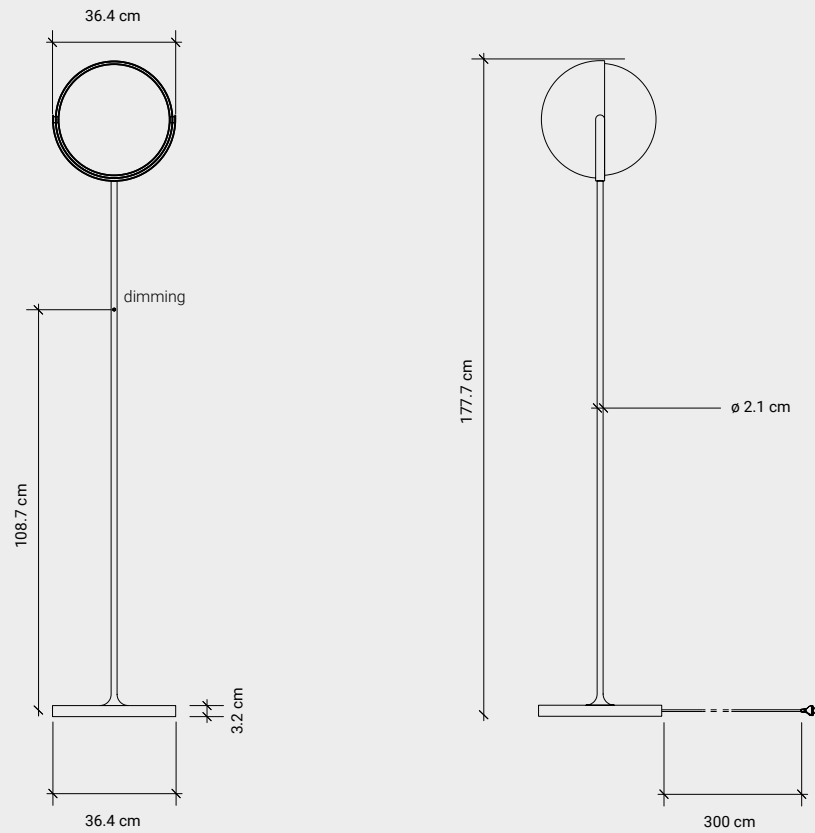

Eclips

Evert Jelle Jelles, 1964 / 2020

LIGHT SOURCE

Built-in LED 14W
1800 - 3000K
1150 lm
CRI 95

Switch and dimmer on stem

PRODUCT USE

Indoor IP20

MATERIALS

Powdercoated aluminium
Steel

FINISH +

white
anthracite

RAL 9016
RAL 7021

20ECLIPS00009016
20ECLIPS00007021

REFERENCE CODE