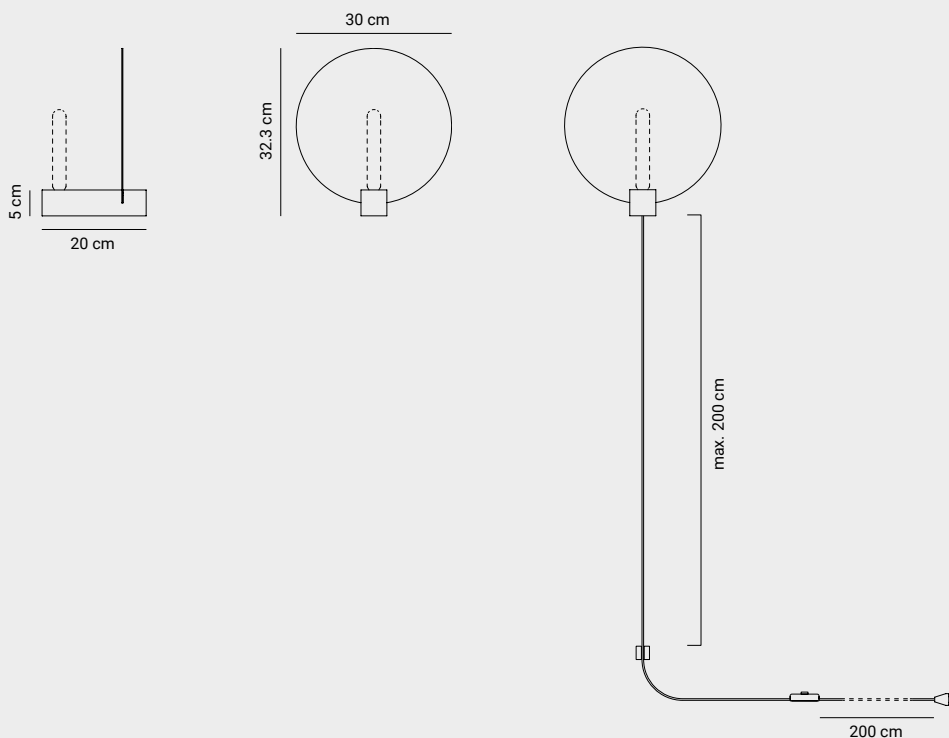

King Arthur wall

Jesse Visser, 2018

LAMP HOLDER	E14 max. 40W light source not included	
PRODUCT USE	Indoor IP20	
MATERIALS	Anodized aluminium	
FINISH	black gold	
REFERENCE CODE	black gold	20KING05005040 20KING05005051
	accessory: cable	20KING05009000
	<i>E14 LIGHT SOURCE (RECOMMENDED)</i>	
	LED 25 – LED Filament E14 4.5W 2700K 450lm CRI90	20FILAMENTLED25
	Phase cut dimmable	