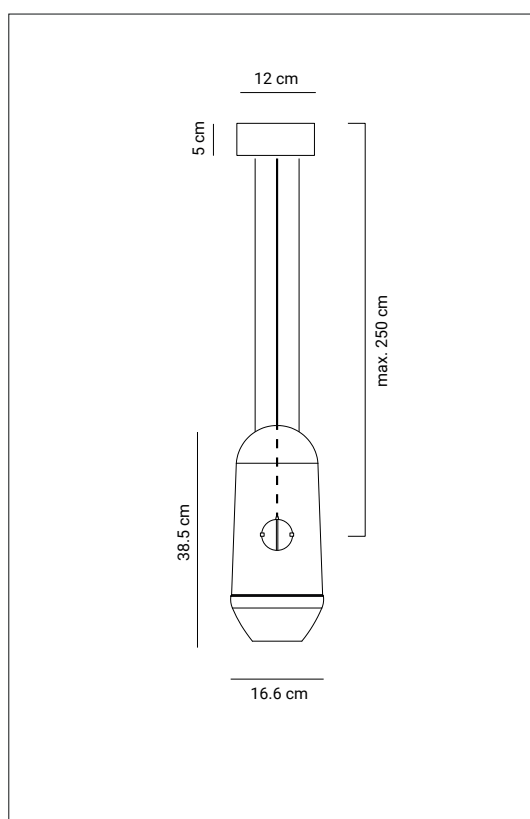

Limpid Light - Small

design Esther Jongsma & Sam van Gulp

Light source	Led 12 W 2700K 1200 lm CRI 80
Product use	Indoor
Materials	Shade in glass (The glass is mouthblown and therefore can contain airbubbles.) Adjustable suspension in steel and brass Non-adjustable suspension in steel
Reference code	Suspension system: adjustable 20LIMPID0000A1 non-adjustable 20LIMPID0000A2 Shade: 08LIMPIDBLAST-S
Finish	 transparent  smoke
LED driver	Meanwell PCD-16-350B Max. 40 W Tronic dimmable
Package	adjustable 1 Box 415 x 415 x 565 mm Gross weight 3.9 kg Net weight 2.9 kg non-adjustable 1 Box 415 x 415 x 565 mm Gross weight 3.0 kg Net weight 2.0 kg

Limpid Light - Medium

design Esther Jongsma & Sam van Gulp

hollandslicht

Light source	Led 12 W 2700K 1200 lm CRI 80
Product use	Indoor
Materials	Shade in glass (The glass is mouthblown and therefore can contain airbubbles.) Adjustable suspension in steel and brass Non-adjustable suspension in steel
Reference code	Suspension system: adjustable 20LIMPID0000A1 non-adjustable 20LIMPID0000A2 Shade: 08LIMPIDBLAST-M
Finish	 transparent  smoke
LED driver	Meanwell PCD-16-350B Max. 40 W Tronic dimmable
Package	adjustable 1 Box 415 x 415 x 565 mm Gross weight 5.6 kg Net weight 4.6 kg non-adjustable 1 Box 415 x 415 x 565 mm Gross weight 4.7 kg Net weight 3.7 kg

Limpid Light - Large

design Esther Jongsma & Sam van Gulp

hollandslight

Light source	Led 12 W 2700K 1200 lm CRI 80
Product use	Indoor
Materials	Shade in glass (The glass is mouthblown and therefore can contain airbubbles.) Adjustable suspension in steel and brass Non-adjustable suspension in steel
Reference code	Suspension system: adjustable 20LIMPID0000A1 non-adjustable 20LIMPID0000A2 Shade: 08LIMPIDBLAST-L
Finish	 transparent  smoke
LED driver	Meanwell PCD-16-350B Max. 40 W Tronic dimmable
Package	adjustable 1 Box 415 x 290 x 785 mm Gross weight 6.5 kg Net weight 5.5 kg non-adjustable 1 Box 415 x 290 x 785 mm Gross weight 5.6 kg Net weight 4.6 kg