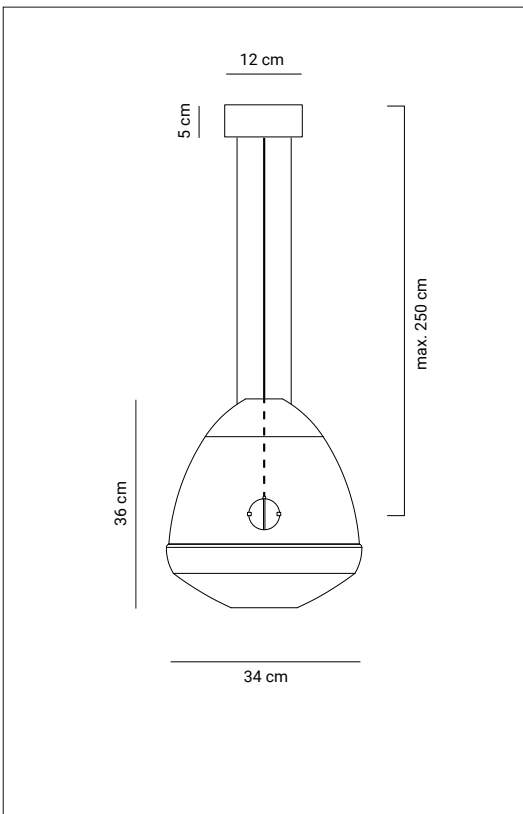

Limpid Light - Small

design Esther Jongsma & Sam van Gulp

Light source	Led 12 W 2700K 1200 lm CRI 80
Product use	Indoor
Materials	Shade in glass (The glass is mouthblown and therefore can contain airbubbles.) Adjustable suspension in steel and brass Non-adjustable suspension in steel
Reference code	Suspension system: adjustable 20LIMPID0000A1 non-adjustable 20LIMPID0000A2 Shade: 08LIMPIDBLAST-S
Finish	 transparent  smoke
LED driver	Meanwell PCD-16-350B Max. 40 W Tronic dimmable
Package	adjustable 1 Box 415 x 415 x 565 mm Gross weight 3.9 kg Net weight 2.9 kg non-adjustable 1 Box 415 x 415 x 565 mm Gross weight 3.0 kg Net weight 2.0 kg

Limpid Light - Medium

design Esther Jongsma & Sam van Gulp

hollandslicht

Light source	Led 12 W 2700K 1200 lm CRI 80
Product use	Indoor
Materials	Shade in glass (The glass is mouthblown and therefore can contain airbubbles.) Adjustable suspension in steel and brass Non-adjustable suspension in steel
Reference code	Suspension system: adjustable 20LIMPID0000A1 non-adjustable 20LIMPID0000A2 Shade: 08LIMPIDBLAST-M
Finish	 transparent  smoke
LED driver	Meanwell PCD-16-350B Max. 40 W Tronic dimmable
Package	adjustable 1 Box 415 x 415 x 565 mm Gross weight 5.6 kg Net weight 4.6 kg non-adjustable 1 Box 415 x 415 x 565 mm Gross weight 4.7 kg Net weight 3.7 kg

Limpid Light - Large

design Esther Jongsma & Sam van Gulp

hollandslight

Light source	Led 12 W 2700K 1200 lm CRI 80
Product use	Indoor
Materials	Shade in glass (The glass is mouthblown and therefore can contain airbubbles.) Adjustable suspension in steel and brass Non-adjustable suspension in steel
Reference code	Suspension system: adjustable 20LIMPID0000A1 non-adjustable 20LIMPID0000A2 Shade: 08LIMPIDBLAST-L
Finish	 transparent  smoke
LED driver	Meanwell PCD-16-350B Max. 40 W Tronic dimmable
Package	adjustable 1 Box 415 x 290 x 785 mm Gross weight 6.5 kg Net weight 5.5 kg non-adjustable 1 Box 415 x 290 x 785 mm Gross weight 5.6 kg Net weight 4.6 kg