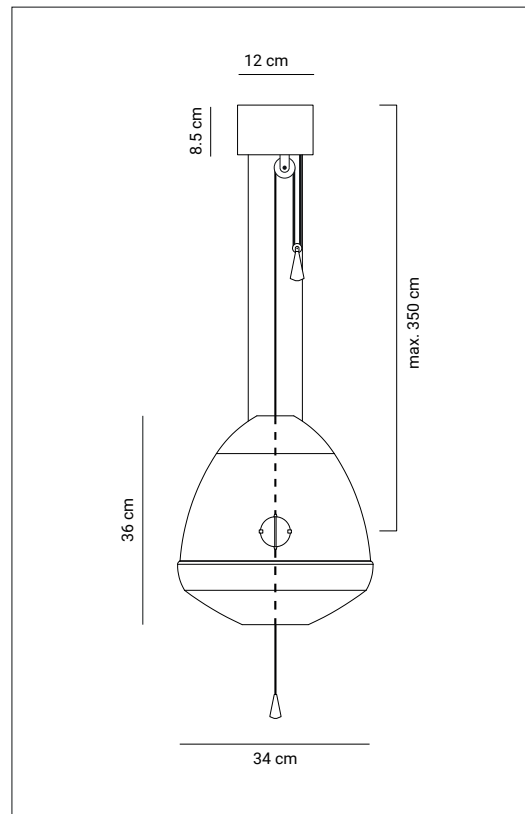

Limpid Light - Small

design Esther Jongsma & Sam van Gulp

Light source	Led 12 W 2700K 1200 lm CRI 80
Product use	Indoor
Materials	Shade in glass (The glass is mouthblown and therefore can contain airbubbles.) Adjustable suspension in steel and brass Non-adjustable suspension in steel
Reference code	Suspension system: adjustable 20LIMPID0000A1 non-adjustable 20LIMPID0000A2 Shade: 08LIMPIDBLAST-S
Finish	 transparent  smoke
LED driver	Meanwell PCD-16-350B Max. 40 W Tronic dimmable
Package	adjustable 1 Box 415 x 415 x 565 mm Gross weight 3.9 kg Net weight 2.9 kg non-adjustable 1 Box 415 x 415 x 565 mm Gross weight 3.0 kg Net weight 2.0 kg

Limpid Light - Medium

design Esther Jongsma & Sam van Gulp

hollandslicht

Light source	Led 12 W 2700K 1200 lm CRI 80
Product use	Indoor
Materials	Shade in glass (The glass is mouthblown and therefore can contain airbubbles.) Adjustable suspension in steel and brass Non-adjustable suspension in steel
Reference code	Suspension system: adjustable 20LIMPID0000A1 non-adjustable 20LIMPID0000A2 Shade: 08LIMPIDBLAST-M
Finish	 transparent  smoke
LED driver	Meanwell PCD-16-350B Max. 40 W Tronic dimmable
Package	adjustable 1 Box 415 x 415 x 565 mm Gross weight 5.6 kg Net weight 4.6 kg non-adjustable 1 Box 415 x 415 x 565 mm Gross weight 4.7 kg Net weight 3.7 kg

Limpid Light - Large

design Esther Jongsma & Sam van Gulp

hollandslight

Light source	Led 12 W 2700K 1200 lm CRI 80
Product use	Indoor
Materials	Shade in glass (The glass is mouthblown and therefore can contain airbubbles.) Adjustable suspension in steel and brass Non-adjustable suspension in steel
Reference code	Suspension system: adjustable 20LIMPID0000A1 non-adjustable 20LIMPID0000A2 Shade: 08LIMPIDBLAST-L
Finish	 transparent  smoke
LED driver	Meanwell PCD-16-350B Max. 40 W Tronic dimmable
Package	adjustable 1 Box 415 x 290 x 785 mm Gross weight 6.5 kg Net weight 5.5 kg non-adjustable 1 Box 415 x 290 x 785 mm Gross weight 5.6 kg Net weight 4.6 kg