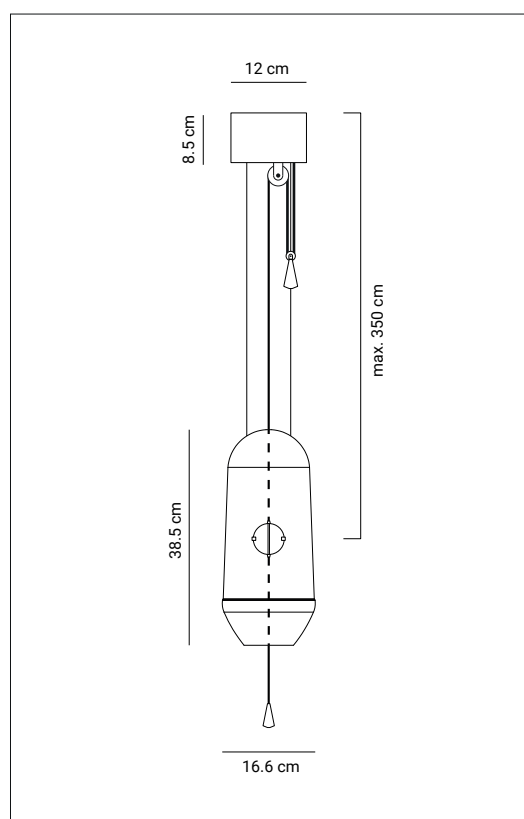

Limpid Light - Small

design Esther Jongsma & Sam van Gulp

Light source	Led 12 W 2700K 1200 lm CRI 80
Product use	Indoor
Materials	Shade in glass (The glass is mouthblown and therefore can contain airbubbles.) Adjustable suspension in steel and brass Non-adjustable suspension in steel
Reference code	Suspension system: adjustable 20LIMPID0000A1 non-adjustable 20LIMPID0000A2 Shade: 08LIMPIDBLAST-S
Finish	 transparent  smoke
LED driver	Meanwell PCD-16-350B Max. 40 W Tronic dimmable
Package	adjustable 1 Box 415 x 415 x 565 mm Gross weight 3.9 kg Net weight 2.9 kg non-adjustable 1 Box 415 x 415 x 565 mm Gross weight 3.0 kg Net weight 2.0 kg

Limpid Light - Medium

design Esther Jongsma & Sam van Gulp

hollandslicht

Light source	Led 12 W 2700K 1200 lm CRI 80
Product use	Indoor
Materials	Shade in glass (The glass is mouthblown and therefore can contain airbubbles.) Adjustable suspension in steel and brass Non-adjustable suspension in steel
Reference code	Suspension system: adjustable 20LIMPID0000A1 non-adjustable 20LIMPID0000A2 Shade: 08LIMPIDBLAST-M
Finish	 transparent  smoke
LED driver	Meanwell PCD-16-350B Max. 40 W Tronic dimmable
Package	adjustable 1 Box 415 x 415 x 565 mm Gross weight 5.6 kg Net weight 4.6 kg non-adjustable 1 Box 415 x 415 x 565 mm Gross weight 4.7 kg Net weight 3.7 kg

Limpid Light - Large

design Esther Jongsma & Sam van Gulp

hollandslight

Light source	Led 12 W 2700K 1200 lm CRI 80
Product use	Indoor
Materials	Shade in glass (The glass is mouthblown and therefore can contain airbubbles.) Adjustable suspension in steel and brass Non-adjustable suspension in steel
Reference code	Suspension system: adjustable 20LIMPID0000A1 non-adjustable 20LIMPID0000A2 Shade: 08LIMPIDBLAST-L
Finish	 transparent  smoke
LED driver	Meanwell PCD-16-350B Max. 40 W Tronic dimmable
Package	adjustable 1 Box 415 x 290 x 785 mm Gross weight 6.5 kg Net weight 5.5 kg non-adjustable 1 Box 415 x 290 x 785 mm Gross weight 5.6 kg Net weight 4.6 kg