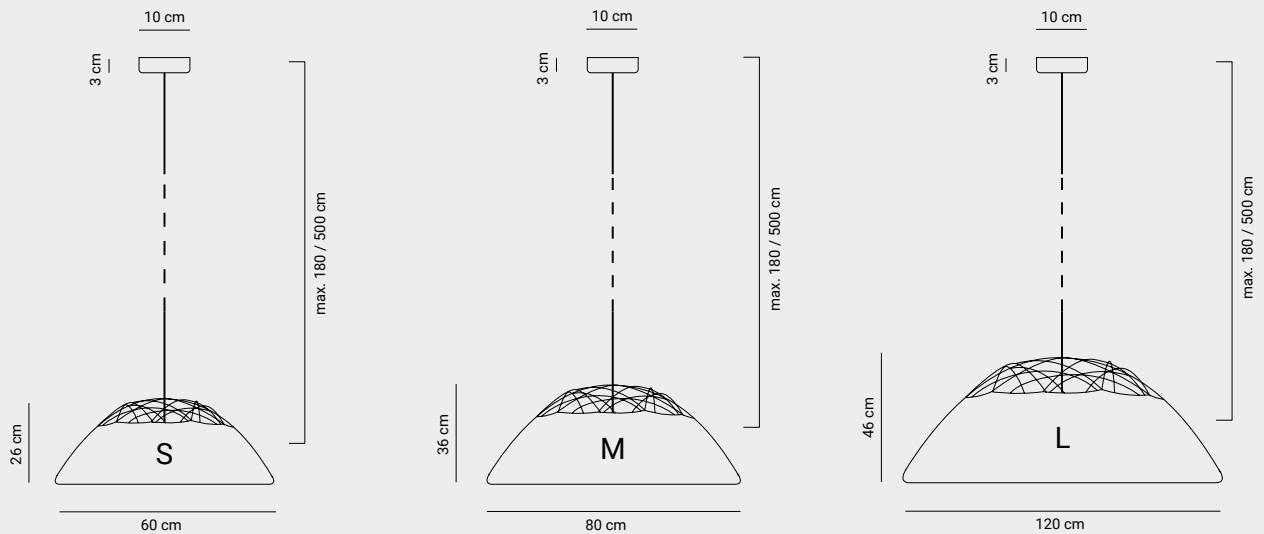

# Glow - S, M, L

Marc de Groot, 2008

LIGHT SOURCE E27 max. 60 W  
(light bulb not included)

PRODUCT USE Indoor IP20

MATERIALS Frame: aluminium and steel  
Cloth: fire retardant polystretch

FINISH white  
grey  
black

3d knitted translucent fabric white  
3d knitted translucent fabric anthracite  
3d knitted translucent fabric beige  
3d knitted translucent fabric rust

REFERENCE CODE			<i>cable length 1.8 m</i>	<i>cable length 5.0 m</i>
Glow S	white		20GLOW0600500	20GLOW06005501
Glow S	grey		20GLOW06005070	20GLOW06005570
Glow S	black		20GLOW06005040	20GLOW06005540
Glow M	white		20GLOW08005001	20GLOW08005501
Glow M	grey		20GLOW08005070	20GLOW08005570
Glow M	black		20GLOW08005040	20GLOW08005540
Glow L	white		20GLOW12005001	20GLOW12005501
Glow L	grey		20GLOW12005070	20GLOW12005570
Glow L	black		20GLOW12005040	20GLOW12005540