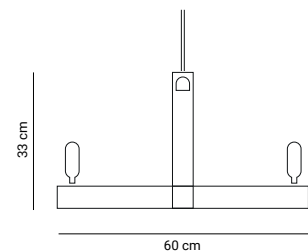

Extra Large ø180 cm

wit/white	1.8m cable	20GLOW18005001	990,91
grijs/gray	1.8m cable	20GLOW18005070	990,91
zwart/black	1.8m cable	20GLOW18005040	990,91
wit/white	5m cable	20GLOW18005501	1015,70
grijs/gray	5m cable	20GLOW18005570	1015,70
zwart/black	5m cable	20GLOW18005540	1015,70

*Lichtbron niet inbegrepen/Light bulb not included
Transportkosten XL/Transport costs XL*

29,75

KING ARTHUR	Product	Code	€ excl. BTW/VAT