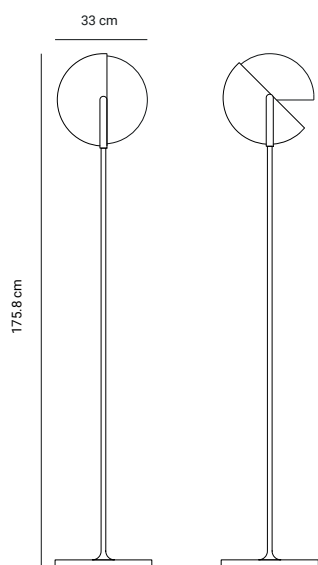

ECLIPSE

Voorlopige prijsopgave/Preliminary estimated price:
€1175,- excl. BTW/VAT

Kleuren/Colours:

black / wit
black / white