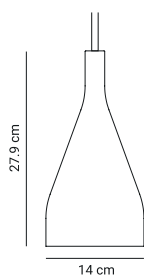

Large

essen wit/ash wood white	20TIMBER14ESW001	159
essen zwart/ash wood black	20TIMBER14ESZ002	159
walnoot/walnut	20TIMBER14NUT001	205
eiken/oak	20TIMBER14OAK001	189