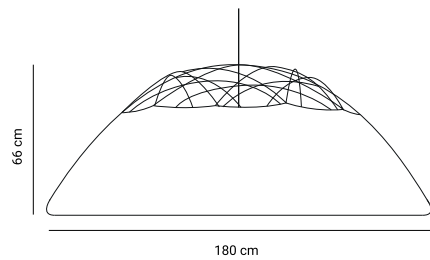

Large ø120 cm

wit/white	1.8m cable	20GLOW12005001	619,01
grijs/gray	1.8m cable	20GLOW12005070	619,01
zwart/black	1.8m cable	20GLOW12005040	619,01
wit/white	5m cable	20GLOW12005501	643,80
grijs/gray	5m cable	20GLOW12005570	643,80
zwart/black	5m cable	20GLOW12005540	643,80