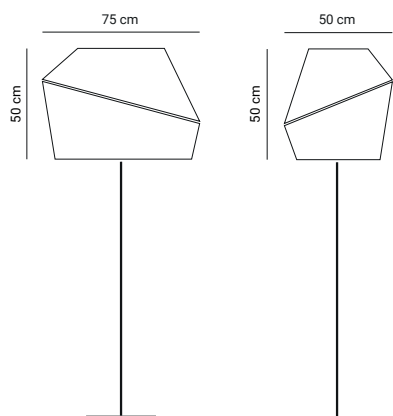

Pleat floor

Zwarte stang + kap/Black base + shade

floor 50 antraciet/antracite	20PLEAT0504071	818
floor 75 antraciet/antracite	20PLEAT0754071	926
floor 50 wit/white	20PLEAT0504001	818
floor 75 wit/white	20PLEAT0754001	926

Pleat suspension

Zwart ophangstelsysteem + kap/Black suspension system + shade

susp. 50 antraciet/antracite	20PLEAT0500071	500
susp. 75 antraciet/antracite	20PLEAT0750071	621
susp. 50 wit/white	20PLEAT0500001	500
susp. 75 wit/white	20PLEAT0750001	621

Lichtbron niet inbegrepen/Light bulb not included

Rhythm of Light M

750 x 750 x 900 mm

rainbow	1430
gold brown	1430
dark blue	1430

Special editions:

Rhythm of Light M - special

750 x 750 x 900 mm

Custom colours	1716

Rhythm of Light XL - special

1000 x 1000 x 1400 mm

Custom colours	2145

*Kleur van de ringen: roestbruin.
Colour of the rings: rust brown.*

*Lichtbron niet inbegrepen.
Light bulb not included.*