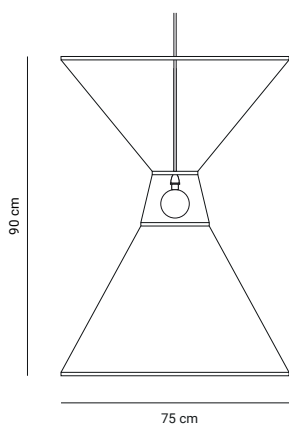

Pleat suspension

Zwart ophangstelsysteem + kap/Black suspension system + shade

susp. 50 antraciet/antracite	20PLEAT0500071	500
susp. 75 antraciet/antracite	20PLEAT0750071	621
susp. 50 wit/white	20PLEAT0500001	500
susp. 75 wit/white	20PLEAT0750001	621

Lichtbron niet inbegrepen/Light bulb not included