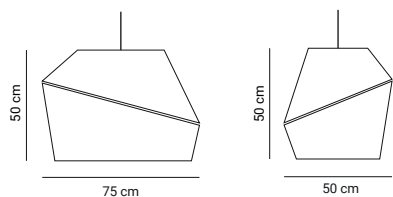

Pleat suspension

Zwart ophangstelsysteem + kap/Black suspension system + shade

susp. 50 antraciet/antracite	20PLEAT0500071	500
susp. 75 antraciet/antracite	20PLEAT0750071	621
susp. 50 wit/white	20PLEAT0500001	500
susp. 75 wit/white	20PLEAT0750001	621

Lichtbron niet inbegrepen/Light bulb not included